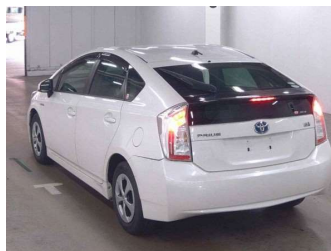

2013 Toyota Prius S

Purchase Price **POA**

Includes GST
Excludes on-road costs of \$595

Finance may be available on this vehicle. Ask one of our friendly staff for more information.

Gain peace of mind with Mechanical Breakdown Insurance. **Ask us how.**

- Top features**
- » ABS Brakes
 - » Air Conditioning
 - » Electric Windows
 - » Fog Lights
 - » Power Steering
 - » Winker Mirror

Body Style
5 door, Hatchback

Odometer
83,606 km

Engine
1800 cc, Hybrid

Fuel Type
Hybrid

Transmission
Automatic, 2WD

Wheels
-

VIN
-

Interior
Gray

Safety
-

Reg No.
-

Ext Colour
Pearl White

History
-