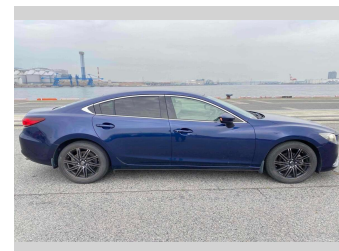

2013 Mazda Atenza 25S L Package

Purchase Price **$13,880**

Includes GST
Excludes on-road costs of $595

Finance may be available on this vehicle. Ask one of our friendly staff for more information.

Gain peace of mind with Mechanical Breakdown Insurance. **Ask us how.**

1. **Top features**
2. » ABS Brakes
   - » Air Conditioning
   - » Car Stereo
   - » CD Player
   - » Electric Windows
   - » Fog Lights
   - » Heated Seats
   - » Keyless Entry
   - » Lane Keep Assist
   - » Paddle Shift
   - » Power Steering
   - » Pre-Collision System
   - » Push Start
   - » Radar Cruise Control
   - » Reversing Camera
   - » Tiptronic

Body Style
4 door, Sedan

Odometer
76,589 km

Engine
2500 cc

Fuel Type
Petrol

Transmission
Automatic, 2WD

Wheels
-

VIN
-

Interior
Cream Color

Safety
-

Reg No.
-

Ext Colour
Blue

History
-

Seats
5 seats, Leather

CO2 Emissions
-

Energy Economy
-

Stock ID: 15111

Jan Japan - Wholesale | Phone 09 972 1204 | Email sales@janjapan.co.nz
10 Progressive Way, East Tāmaki, Auckland 2016, New Zealand
www.janjapan.co.nz

★ ★ ★ ★ ☆
4.27 | 327 reviews