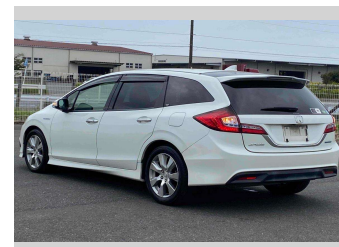

# 2017 Honda JADE Hybrid X

**Purchase Price** **POA**

Includes GST  
Excludes on-road costs of \$595

Finance may be available on this vehicle. Ask one of our friendly staff for more information.

Gain peace of mind with Mechanical Breakdown Insurance. **Ask us how.**

- Top features**
- » ABS Brakes
  - » Air Conditioning
  - » Electric Windows
  - » Fog Lights
  - » Power Steering
  - » Spoiler
  - » Winker Mirror

Body Style  
**5 door, Station Wagon**

Odometer  
**79,164 km**