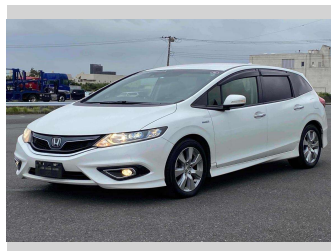

# 2017 Honda JADE Hybrid X

**Purchase Price** **POA**

Includes GST  
Excludes on-road costs of \$595

Finance may be available on this vehicle. Ask one of our friendly staff for more information.

Gain peace of mind with Mechanical Breakdown Insurance. **Ask us how.**

- Top features**
- » ABS Brakes
  - » Air Conditioning
  - » Electric Windows
  - » Fog Lights
  - » Power Steering
  - » Spoiler
  - » Winker Mirror

Body Style  
**5 door, Station Wagon**

Odometer  
**79,164 km**