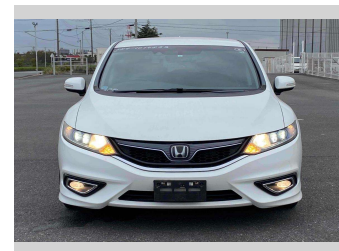

# 2017 Honda JADE Hybrid X

**Purchase Price** **POA**

Includes GST  
Excludes on-road costs of \$595

Finance may be available on this vehicle. Ask one of our friendly staff for more information.

Gain peace of mind with Mechanical Breakdown Insurance. **Ask us how.**

- Top features**
- » ABS Brakes
  - » Air Conditioning
  - » Electric Windows
  - » Fog Lights
  - » Power Steering
  - » Spoiler
  - » Winker Mirror

Body Style  
**5 door, Station Wagon**

Odometer  
**79,164 km**