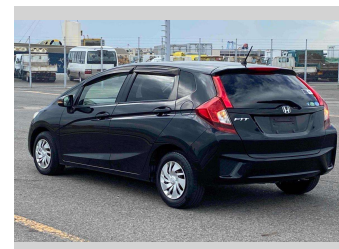

2014 Honda Fit 1.3 GF PACKAGE

Purchase Price **POA**

Includes GST
Excludes on-road costs of \$595

Finance may be available on this vehicle. Ask one of our friendly staff for more information.

Gain peace of mind with Mechanical Breakdown Insurance. **Ask us how.**

- Top features**
- » ABS Brakes
 - » Air Conditioning
 - » Electric Windows
 - » Power Steering
 - » Spoiler
 - » Winker Mirror

Body Style
5 door, Hatchback

Odometer
80,650 km

Engine
1300 cc

Fuel Type
Petrol

Transmission
Automatic, 2WD

Wheels
-

VIN
-

Interior
Gray

Safety
-

Reg No.
-

Ext Colour
Black

History
-