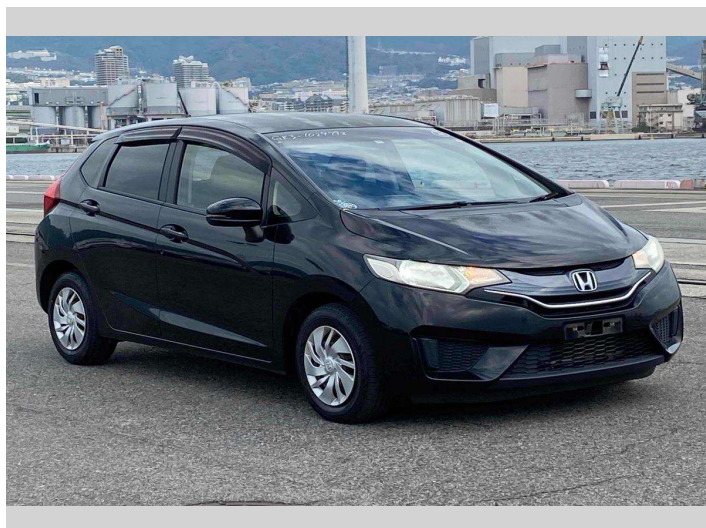

2014 Honda Fit 1.3 GF PACKAGE

Purchase Price **POA**

Includes GST
Excludes on-road costs of $595

Finance may be available on this vehicle. Ask one of our friendly staff for more information.

Gain peace of mind with Mechanical Breakdown Insurance. **Ask us how.**

1. **Top features**
2. » ABS Brakes
   - » Air Conditioning
   - » Electric Windows
   - » Power Steering
   - » Spoiler
   - » Winker Mirror

Body Style
5 door, Hatchback

Odometer
80,650 km

Engine
1300 cc

Fuel Type
Petrol

Transmission
Automatic, 2WD

Wheels
-

VIN
-

Interior
Gray

Safety
-

Reg No.
-

Ext Colour
Black

History
-

Seats
5 seats

CO2 Emissions
-

Energy Economy
-

Stock ID: 14167

Jan Japan - East Tamaki | Phone 09 972 1204 | Email sales@janjapan.co.nz
10 Progressive Way, East Tāmaki, Auckland 2016, New Zealand
www.janjapan.co.nz

★★★★☆
4.32 | 283 reviews