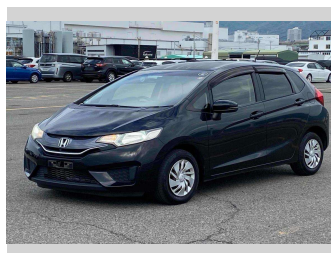

2014 Honda Fit 1.3 GF PACKAGE

Purchase Price **POA**

Includes GST
Excludes on-road costs of \$595

Finance may be available on this vehicle. Ask one of our friendly staff for more information.

Gain peace of mind with Mechanical Breakdown Insurance. **Ask us how.**

- Top features**
- » ABS Brakes
 - » Air Conditioning
 - » Electric Windows
 - » Power Steering
 - » Spoiler
 - » Winker Mirror

Body Style
5 door, Hatchback

Odometer
80,650 km

Engine
1300 cc

Fuel Type
Petrol

Transmission
Automatic, 2WD

Wheels
-

VIN
-

Interior
Gray

Safety
-

Reg No.
-

Ext Colour
Black

History
-