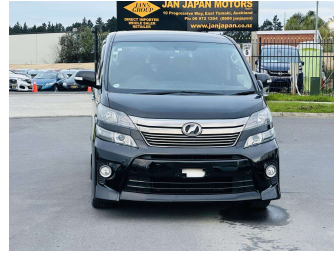

2013 Toyota Vellfire 2.4Z

Purchase Price

\$16,200

Includes GST
Excludes on-road costs of \$595

Finance may be available on this vehicle. Ask one of our friendly staff for more information.

Gain peace of mind with Mechanical Breakdown Insurance. **Ask us how.**

Body Style
5 door, Van

Odometer
71,507 km

Engine
2400 cc

Fuel Type
Petrol

Transmission
Automatic, 2WD

Wheels
-

VIN
7AT0H65MX24274950

Interior
Gray