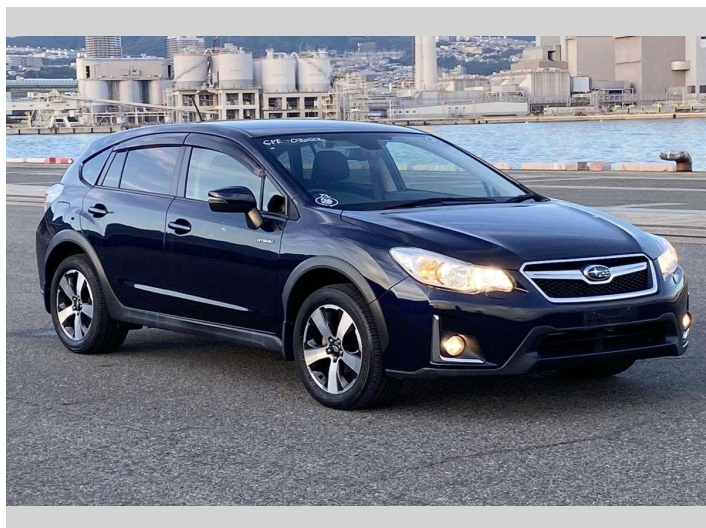

2016 Subaru XV Hybrid 2.0i EyeSight

Purchase Price **POA**

Includes GST
Excludes on-road costs of \$595

Finance may be available on this vehicle. Ask one of our friendly staff for more information.

Gain peace of mind with Mechanical Breakdown Insurance. **Ask us how.**

- Top features**
- » ABS Brakes
 - » Air Conditioning
 - » Electric Windows
 - » Fog Lights
 - » Power Steering
 - » Spoiler
 - » Winker Mirror

Body Style
5 door, Hatchback

Odometer
66,552 km

Engine
2000 cc, Hybrid

Fuel Type
Hybrid

Transmission
Automatic, 4WD

Wheels
-

VIN
-

Interior
Gray

Safety
-

Reg No.
-

Ext Colour
Black