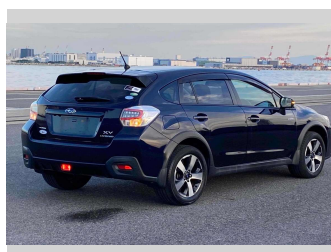

2016 Subaru XV Hybrid 2.0i EyeSight

Purchase Price **POA**

Includes GST
Excludes on-road costs of \$595

Finance may be available on this vehicle. Ask one of our friendly staff for more information.

Gain peace of mind with Mechanical Breakdown Insurance. **Ask us how.**

- Top features**
- » ABS Brakes
 - » Air Conditioning
 - » Electric Windows
 - » Fog Lights
 - » Power Steering
 - » Spoiler
 - » Winker Mirror

Body Style
5 door, Hatchback

Odometer
66,552 km

Engine
2000 cc, Hybrid

Fuel Type
Hybrid

Transmission
Automatic, 4WD

Wheels
-

VIN
-

Interior
Gray

Safety
-

Reg No.
-

Ext Colour
Black