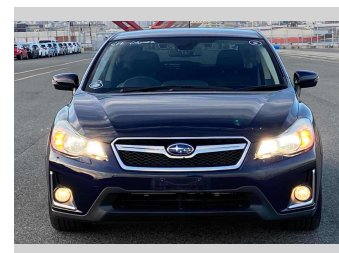

2016 Subaru XV Hybrid 2.0i EyeSight

Purchase Price **POA**

Includes GST
Excludes on-road costs of \$595

Finance may be available on this vehicle. Ask one of our friendly staff for more information.

Gain peace of mind with Mechanical Breakdown Insurance. **Ask us how.**

- Top features**
- » ABS Brakes
 - » Air Conditioning
 - » Electric Windows
 - » Fog Lights
 - » Power Steering
 - » Spoiler
 - » Winker Mirror

Body Style
5 door, Hatchback

Odometer
66,552 km

Engine
2000 cc, Hybrid

Fuel Type
Hybrid

Transmission
Automatic, 4WD

Wheels
-

VIN
-

Interior
Gray

Safety
-

Reg No.
-

Ext Colour
Black