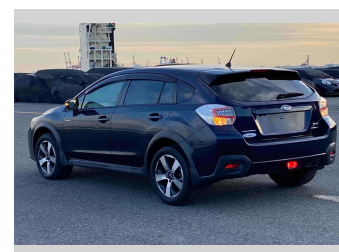

2016 Subaru XV Hybrid 2.0i EyeSight

Purchase Price **POA**

Includes GST
Excludes on-road costs of \$595

Finance may be available on this vehicle. Ask one of our friendly staff for more information.

Gain peace of mind with Mechanical Breakdown Insurance. **Ask us how.**

- Top features**
- » ABS Brakes
 - » Air Conditioning
 - » Electric Windows
 - » Fog Lights
 - » Power Steering
 - » Spoiler
 - » Winker Mirror

Body Style
5 door, Hatchback

Odometer
66,552 km

Engine
2000 cc, Hybrid

Fuel Type
Hybrid

Transmission
Automatic, 4WD

Wheels
-

VIN
-

Interior
Gray

Safety
-

Reg No.
-

Ext Colour
Black