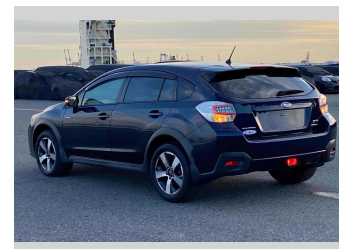

2016 Subaru XV Hybrid 2.0i EyeSight

Purchase Price **POA**

Includes GST
Excludes on-road costs of \$595

Finance may be available on this vehicle. Ask one of our friendly staff for more information.

Gain peace of mind with Mechanical Breakdown Insurance. **Ask us how.**

- Top features**
- » ABS Brakes
 - » Air Conditioning
 - » Electric Windows
 - » Fog Lights
 - » Power Steering
 - » Spoiler
 - » Winker Mirror

Body Style
5 door, Hatchback

Odometer
66,552 km

Engine
2000 cc, Hybrid

Ext Colour

Black

History

-

Seats

5 seats

CO2 Emissions

-