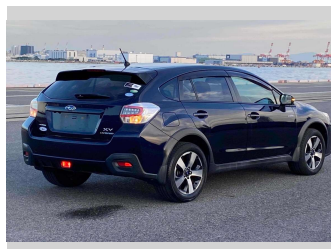

2016 Subaru XV Hybrid 2.0i EyeSight

Purchase Price **POA**

Includes GST
Excludes on-road costs of \$595

Finance may be available on this vehicle. Ask one of our friendly staff for more information.

Gain peace of mind with Mechanical Breakdown Insurance. **Ask us how.**

- Top features**
- » ABS Brakes
 - » Air Conditioning
 - » Electric Windows
 - » Fog Lights
 - » Power Steering
 - » Spoiler
 - » Winker Mirror

Body Style
5 door, Hatchback

Odometer
66,552 km

Engine
2000 cc, Hybrid

Ext Colour

Black

History

-

Seats

5 seats

CO2 Emissions

-