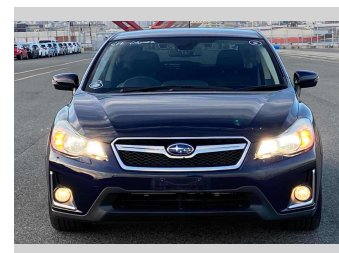

2016 Subaru XV Hybrid 2.0i EyeSight

Purchase Price **POA**

Includes GST
Excludes on-road costs of \$595

Finance may be available on this vehicle. Ask one of our friendly staff for more information.

Gain peace of mind with Mechanical Breakdown Insurance. **Ask us how.**

- Top features**
- » ABS Brakes
 - » Air Conditioning
 - » Electric Windows
 - » Fog Lights
 - » Power Steering
 - » Spoiler
 - » Winker Mirror

Body Style
5 door, Hatchback

Odometer
66,552 km

Engine
2000 cc, Hybrid

Fuel Type
Hybrid

Transmission
Automatic, 4WD

Wheels
-

VIN
-

Interior
Gray

Safety
-

Reg No.

-

Ext Colour

Black

History

-

Seats

5 seats

CO2 Emissions

-