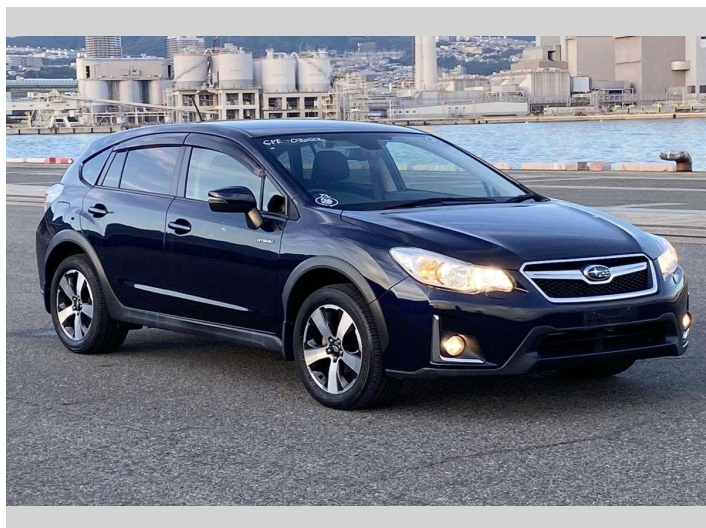

2016 Subaru XV Hybrid 2.0i EyeSight

Purchase Price **POA**

Includes GST
Excludes on-road costs of \$595

Finance may be available on this vehicle. Ask one of our friendly staff for more information.

Gain peace of mind with Mechanical Breakdown Insurance. **Ask us how.**

- Top features**
- » ABS Brakes
 - » Air Conditioning
 - » Electric Windows
 - » Fog Lights
 - » Power Steering
 - » Spoiler
 - » Winker Mirror

Body Style
5 door, Hatchback

Odometer
66,552 km

Engine
2000 cc, Hybrid

Fuel Type
Hybrid

Transmission
Automatic, 4WD

Wheels
-

VIN
-

Interior
Gray

Safety
-

Reg No.

-

Ext Colour

Black

History

-

Seats

5 seats

CO2 Emissions

-