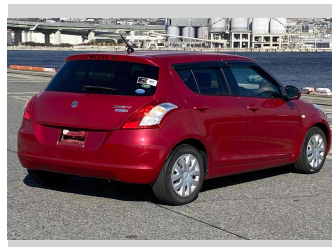

2014 Suzuki Swift XG-DJE

Purchase Price **\$8,900**

Includes GST
Excludes on-road costs of \$595

Finance may be available on this vehicle. Ask one of our friendly staff for more information.

Gain peace of mind with Mechanical Breakdown Insurance. **Ask us how.**

- Top features**
- » ABS Brakes
 - » Air Conditioning
 - » Electric Windows
 - » Power Steering
 - » Spoiler

Body Style
5 door, Hatchback

Odometer
71,485 km

Engine
1200 cc

Fuel Type
Petrol

Transmission
Automatic, 2WD

Wheels
-

VIN
-

Interior
Gray

Safety
-

Reg No.
-

Ext Colour
Red

History
-

Seats
5 seats