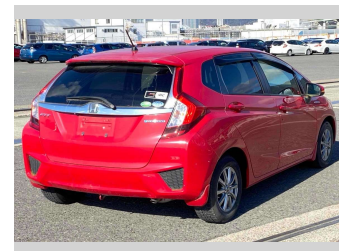

2013 Honda Fit Hybrid L Package

Purchase Price **\$8,880**

Includes GST
Excludes on-road costs of \$595

Finance may be available on this vehicle. Ask one of our friendly staff for more information.

Gain peace of mind with Mechanical Breakdown Insurance. **Ask us how.**

Body Style
5 door, Hatchback

Odometer
60,783 km

Engine
1500 cc, Hybrid

Fuel Type
Hybrid

Transmission
Automatic, 2WD

Wheels
-

VIN
-

Interior
Gray