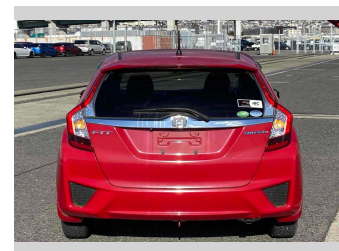

2013 Honda Fit Hybrid L Package

Purchase Price **$8,880**

Includes GST
Excludes on-road costs of $595

Finance may be available on this vehicle. Ask one of our friendly staff for more information.

Gain peace of mind with Mechanical Breakdown Insurance. **Ask us how.**

1. **Top features**
2. » ABS Brakes
   - » Air Conditioning
   - » Alloys
   - » Car Stereo
   - » CD Player
   - » Electric Windows
   - » Keyless Entry
   - » Power Steering
   - » Push Start
   - » Reversing Camera
   - » Spoiler
   - » Winker Mirror

Body Style
5 door, Hatchback

Odometer
60,783 km

Engine
1500 cc, Hybrid

Fuel Type
Hybrid

Transmission
Automatic, 2WD

Wheels
-

VIN
-

Interior
Gray

Safety
-

Reg No.
-

Ext Colour
Red

History
-

Seats
5 seats

CO2 Emissions
-

Energy Economy
-

Stock ID: 15090

Jan Japan - Wholesale | Phone 09 972 1204 | Email sales@janjapan.co.nz
10 Progressive Way, East Tāmaki, Auckland 2016, New Zealand
www.janjapan.co.nz

4.27 | 329 reviews