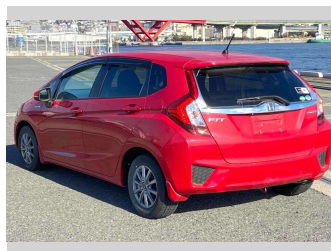

2013 Honda Fit Hybrid L Package

Purchase Price **\$8,880**

Includes GST
Excludes on-road costs of \$595

Finance may be available on this vehicle. Ask one of our friendly staff for more information.

Gain peace of mind with Mechanical Breakdown Insurance. **Ask us how.**

Body Style
5 door, Hatchback

Odometer
60,783 km

Engine
1500 cc, Hybrid

Fuel Type
Hybrid

Transmission
Automatic, 2WD

Wheels
-

VIN
-

Interior
Gray