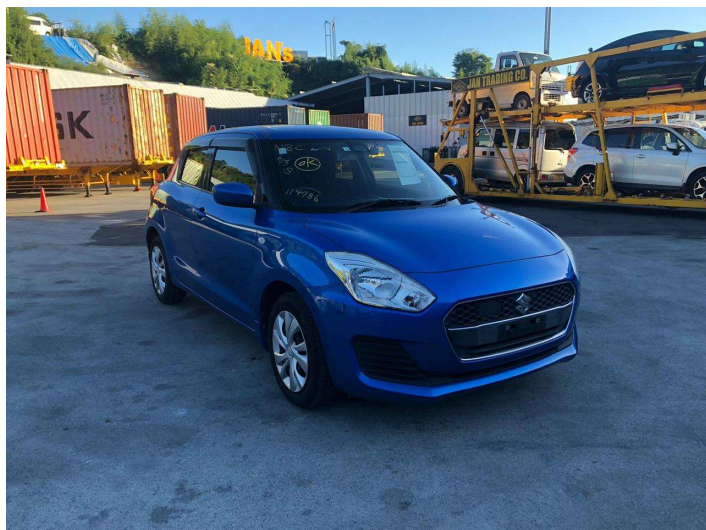

2018 Suzuki Swift XG Limited

Purchase Price

POA

Includes GST
Excludes on-road costs of \$595

Finance may be available on this vehicle. Ask one of our friendly staff for more information.

Gain peace of mind with Mechanical Breakdown Insurance. **Ask us how.**

- Top features**
- » ABS Brakes
 - » Air Conditioning
 - » Electric Windows
 - » Power Steering

Body Style
5 door, Hatchback

Odometer
66,093 km

Engine
1200 cc

Fuel Type
Petrol

Transmission
Automatic, 2WD

Wheels
-

VIN
-

Interior
Gray

Safety
-

Reg No.

-

Ext Colour
Blue

History

-