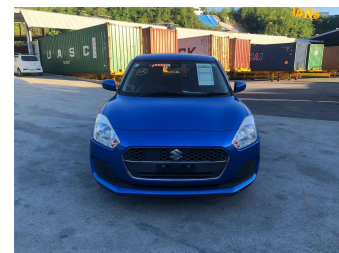

2018 Suzuki Swift XG Limited

Purchase Price

POA

Includes GST
Excludes on-road costs of \$595

Finance may be available on this vehicle. Ask one of our friendly staff for more information.

Gain peace of mind with Mechanical Breakdown Insurance. **Ask us how.**

- Top features**
- » ABS Brakes
 - » Air Conditioning
 - » Electric Windows
 - » Power Steering

Body Style
5 door, Hatchback

Odometer
66,093 km

Engine
1200 cc

Fuel Type
Petrol

Transmission
Automatic, 2WD

Wheels
-

VIN
-

Interior
Gray

Safety
-

Reg No.

-

Ext Colour
Blue

History

-