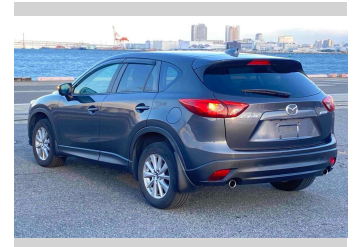

# 2016 Mazda CX-5 20S PROACTIVE

**Purchase Price** **\$19,900**

Includes GST  
Excludes on-road costs of \$595

Finance may be available on this vehicle. Ask one of our friendly staff for more information.

Body Style  
**5 door, SUV / 4x4**

Odometer  
**85,780 km**

Engine  
**2000 cc**

Fuel Type  
**Petrol**

Transmission  
**Automatic, 2WD**

Wheels  
-

VIN  
-

Interior  
**Gray**