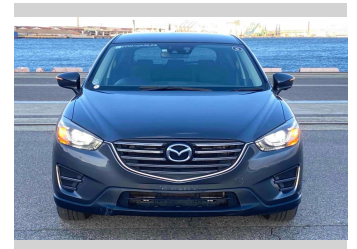

# 2016 Mazda CX-5 20S PROACTIVE

**Purchase Price** **\$19,900**

Includes GST  
Excludes on-road costs of \$595

Finance may be available on this vehicle. Ask one of our friendly staff for more information.

Body Style  
**5 door, SUV / 4x4**

Odometer  
**85,780 km**

Engine  
**2000 cc**

Fuel Type  
**Petrol**

Transmission  
**Automatic, 2WD**

Wheels  
-

VIN  
-

Interior  
**Gray**