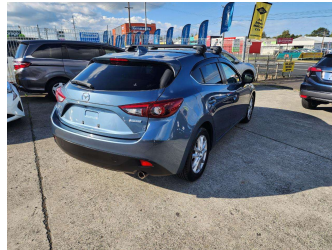

2014 Mazda Axela Sport 15S

Purchase Price **\$14,990**

Includes GST
Excludes on-road costs of \$595

Finance may be available on this vehicle. Ask one of our friendly staff for more information.

Gain peace of mind with Mechanical Breakdown Insurance. **Ask us how.**

Body Style
5 door, Hatchback

Odometer
44,243 km

Engine
1500 cc

Fuel Type
Petrol

Transmission
Automatic, 2WD

Wheels
-

VIN
7AT0C13JX24104719

Interior
Gray