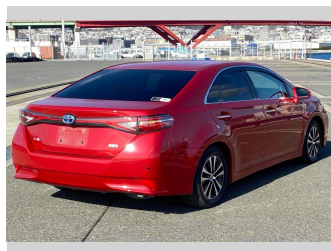

2014 Toyota Sai S C Package

Purchase Price **\$14,900**
Includes GST
 Excludes on-road costs of \$595

Finance may be available on this vehicle. Ask one of our friendly staff for more information.

Gain peace of mind with Mechanical Breakdown Insurance. **Ask us how.**

- Top features**
- » ABS Brakes
 - » Air Conditioning
 - » Electric Windows
 - » Fog Lights
 - » Power Steering
 - » Winker Mirror

Body Style
4 door, Sedan

Odometer
94,928 km

Engine
2400 cc, Hybrid

Fuel Type
Hybrid

Transmission
Automatic, 2WD

Wheels
 -

VIN
 -

Interior
Gray

Safety
 -

Reg No.

-

Ext Colour