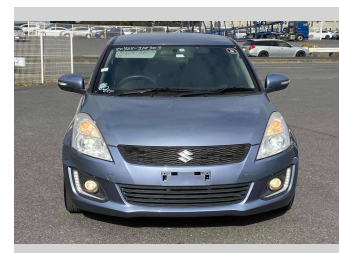

2013 Suzuki Swift XS-DJE

Purchase Price **POA**

Includes GST
Excludes on-road costs of \$595

Finance may be available on this vehicle. Ask one of our friendly staff for more information.

Gain peace of mind with Mechanical Breakdown Insurance. **Ask us how.**

- Top features**
- » ABS Brakes
 - » Air Conditioning
 - » Electric Windows
 - » Fog Lights
 - » Power Steering
 - » Spoiler
 - » Winker Mirror

Body Style
5 door, Hatchback

Odometer
73,850 km

Engine
1200 cc

Fuel Type
Petrol

Transmission
Automatic, 2WD

Wheels
-

VIN
-

Interior
Gray

Safety
-

Reg No.
-

Ext Colour
Light Blue