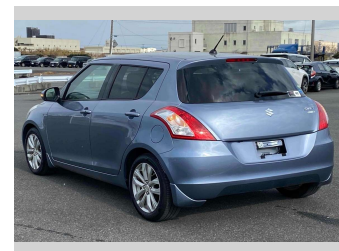

2013 Suzuki Swift XS-DJE

Purchase Price **POA**

Includes GST
Excludes on-road costs of \$595

Finance may be available on this vehicle. Ask one of our friendly staff for more information.

Gain peace of mind with Mechanical Breakdown Insurance. **Ask us how.**

- Top features**
- » ABS Brakes
 - » Air Conditioning
 - » Electric Windows
 - » Fog Lights
 - » Power Steering
 - » Spoiler
 - » Winker Mirror

Body Style
5 door, Hatchback

Odometer
73,850 km

Engine
1200 cc

Fuel Type
Petrol

Transmission
Automatic, 2WD

Wheels
-

VIN
-

Interior
Gray

Safety
-

Reg No.
-

Ext Colour
Light Blue