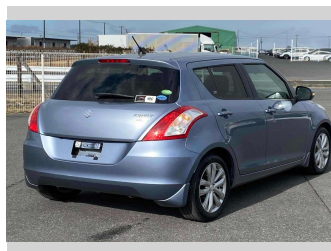

2013 Suzuki Swift XS-DJE

Purchase Price **POA**

Includes GST
Excludes on-road costs of \$595

Finance may be available on this vehicle. Ask one of our friendly staff for more information.

Gain peace of mind with Mechanical Breakdown Insurance. **Ask us how.**

- Top features**
- » ABS Brakes
 - » Air Conditioning
 - » Electric Windows
 - » Fog Lights
 - » Power Steering
 - » Spoiler
 - » Winker Mirror

Body Style
5 door, Hatchback

Odometer
73,850 km

Engine
1200 cc

Fuel Type
Petrol

Transmission
Automatic, 2WD

Wheels
-

VIN
-

Interior
Gray

Safety
-

Reg No.
-

Ext Colour
Light Blue