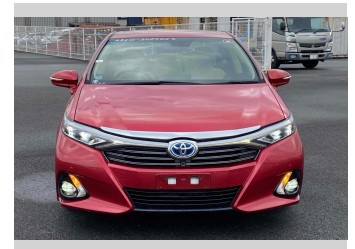

2014 Toyota Sai G

Purchase Price **\$14,900**

Includes GST
Excludes on-road costs of \$595

Finance may be available on this vehicle. Ask one of our friendly staff for more information.

Gain peace of mind with Mechanical Breakdown Insurance. **Ask us how.**

- Top features**
- » ABS Brakes
 - » Air Conditioning
 - » Electric Windows
 - » Fog Lights
 - » Power Steering
 - » Winker Mirror

Body Style
4 door, Sedan

Odometer
80,684 km

Engine
2400 cc, Hybrid

Fuel Type
Hybrid

Transmission
Automatic, 2WD

Wheels
-

VIN
-

Interior
Gray

Safety
-

Reg No.
-

Ext Colour
Red

History
-