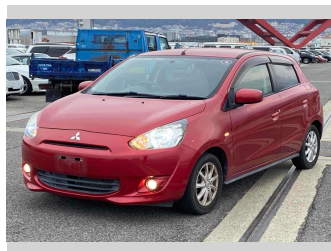

2014 Mitsubishi Mirage G

Purchase Price **\$8,690**
Includes GST
 Excludes on-road costs of \$595

Finance may be available on this vehicle. Ask one of our friendly staff for more information.

Gain peace of mind with Mechanical Breakdown Insurance. **Ask us how.**

Body Style
5 door, Hatchback

Odometer
36,995 km

Engine
1000 cc

Fuel Type
Petrol

Transmission
Automatic, 2WD

Wheels
 -

VIN
 -

Interior
Gray