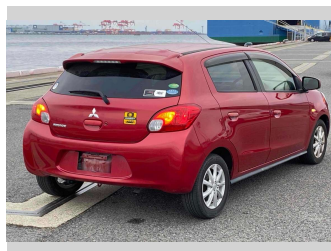

2014 Mitsubishi Mirage G

Purchase Price **\$8,690**
Includes GST
 Excludes on-road costs of \$595

Finance may be available on this vehicle. Ask one of our friendly staff for more information.

Gain peace of mind with Mechanical Breakdown Insurance. **Ask us how.**

Body Style
5 door, Hatchback

Odometer
36,995 km

Engine
1000 cc

Fuel Type
Petrol

Transmission
Automatic, 2WD

Wheels
 -

VIN
 -

Interior
Gray