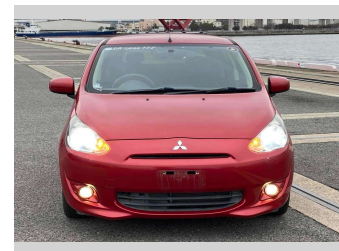

2014 Mitsubishi Mirage G

Purchase Price **\$8,690**
Includes GST
 Excludes on-road costs of \$595

Finance may be available on this vehicle. Ask one of our friendly staff for more information.

Gain peace of mind with Mechanical Breakdown Insurance. **Ask us how.**

Body Style
5 door, Hatchback

Odometer
36,995 km

Engine
1000 cc

Fuel Type
Petrol

Transmission
Automatic, 2WD

Wheels
 -

VIN
 -

Interior
Gray