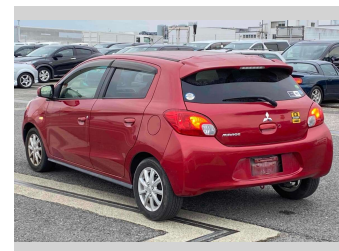

2014 Mitsubishi Mirage G

Purchase Price **\$8,690**
Includes GST
 Excludes on-road costs of \$595

Finance may be available on this vehicle. Ask one of our friendly staff for more information.

Gain peace of mind with Mechanical Breakdown Insurance. **Ask us how.**

Body Style
5 door, Hatchback

Odometer
36,995 km

Engine
1000 cc

Fuel Type
Petrol

Transmission
Automatic, 2WD

Wheels
 -

VIN
 -

Interior
Gray