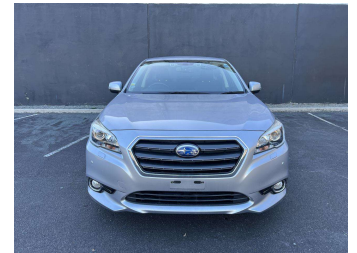

2017 Subaru Legacy B4

Purchase Price **\$14,990**

Includes GST
Excludes on-road costs of \$595

Finance may be available on this vehicle. Ask one of our friendly staff for more information.

Gain peace of mind with Mechanical Breakdown Insurance. **Ask us how.**

Body Style
4 door, Sedan

Odometer
91,181 km

Engine
2500 cc

Fuel Type
Petrol

Transmission
Automatic, All Wheel Drive

Wheels
2255018", Factory Alloys

VIN
7AT0GF0BX23013371

Interior
Gray, Leather

Safety

Based on 2023 VSRR rating

Reg No.
-

Ext Colour
Silver

History
-

Seats
5 seats, Leather

CO2 Emissions
★★★★☆
179 grams/km

Energy Economy
★★☆☆☆
Annual fuel cost of \$2,980
7.6L per 100km