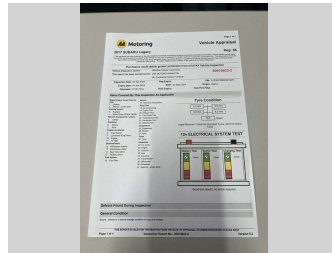

2017 Subaru Legacy B4

Purchase Price **\$14,990**

Includes GST
Excludes on-road costs of \$595

Finance may be available on this vehicle. Ask one of our friendly staff for more information.

Gain peace of mind with Mechanical Breakdown Insurance. **Ask us how.**

Body Style
4 door, Sedan

Odometer
91,181 km

Engine
2500 cc

Fuel Type
Petrol

Transmission
Automatic, All Wheel Drive

Wheels
2255018", Factory Alloys

VIN
7AT0GF0BX23013371

Interior
Gray, Leather

Safety

Based on 2023 VSRR rating

Reg No.
-

Ext Colour
Silver

History
-

Seats
5 seats, Leather

CO2 Emissions
★★★★☆
179 grams/km

Energy Economy
★★☆☆☆
Annual fuel cost of \$2,980
7.6L per 100km