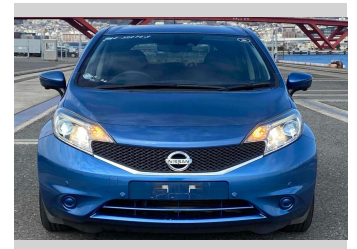

2015 Nissan Note X DIG-S V SELECTION SAFETY

Purchase Price

POA

Includes GST
Excludes on-road costs of \$595

Finance may be available on this vehicle. Ask one of our friendly staff for more information.

Gain peace of mind with Mechanical Breakdown Insurance. **Ask us how.**

- Top features**
- » ABS Brakes
 - » Air Conditioning
 - » Electric Windows
 - » Power Steering
 - » Winker Mirror

Body Style
5 door, Hatchback

Odometer
58,932 km

Engine
1200 cc

Fuel Type
Petrol

Transmission
Automatic, 2WD

Wheels
-

VIN
-

Interior
Gray

Safety
-

Reg No.
-

Ext Colour
Blue

History
-

Seats
5 seats