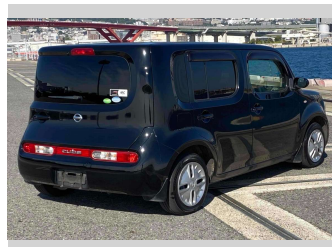

2016 Nissan Cube 15X

Purchase Price

\$8,600

Includes GST
Excludes on-road costs of \$595

Finance may be available on this vehicle. Ask one of our friendly staff for more information.

Gain peace of mind with Mechanical Breakdown Insurance. **Ask us how.**

Top features

- » ABS Brakes
- » Air Conditioning
- » Electric Windows
- » Power Steering

Body Style

5 door, Hatchback

Odometer

78,839 km

Engine

1500 cc

Fuel Type

Petrol

Transmission

Automatic, 4WD

Wheels

-

VIN

7AT0DH63X25320307