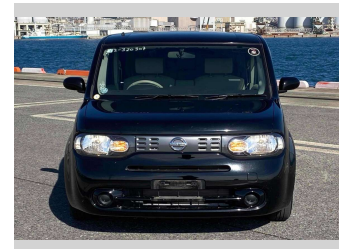

2016 Nissan Cube 15X

Purchase Price

\$8,600

Includes GST
Excludes on-road costs of \$595

Finance may be available on this vehicle. Ask one of our friendly staff for more information.

Gain peace of mind with Mechanical Breakdown Insurance. **Ask us how.**

Top features

- » ABS Brakes
- » Air Conditioning
- » Electric Windows
- » Power Steering

Body Style

5 door, Hatchback

Odometer

78,839 km

Engine

1500 cc

Fuel Type

Petrol

Transmission

Automatic, 4WD

Wheels

-

VIN

7AT0DH63X25320307