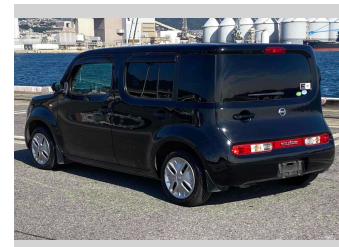

2016 Nissan Cube 15X

Purchase Price

\$8,600

Includes GST
Excludes on-road costs of \$595

Finance may be available on this vehicle. Ask one of our friendly staff for more information.

Gain peace of mind with Mechanical Breakdown Insurance. **Ask us how.**

Top features

- » ABS Brakes
- » Air Conditioning
- » Electric Windows
- » Power Steering

Body Style

5 door, Hatchback

Odometer

78,839 km

Engine

1500 cc

Fuel Type

Petrol

Transmission

Automatic, 4WD

Wheels

-

VIN

7AT0DH63X25320307