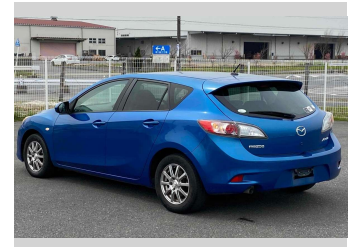

2012 Mazda Axela Sport 15C

Purchase Price

\$9,680

Includes GST
Excludes on-road costs of \$595

Finance may be available on this vehicle. Ask one of our friendly staff for more information.

Gain peace of mind with Mechanical Breakdown Insurance. **Ask us how.**

Top features

- » ABS Brakes
- » Air Conditioning
- » Car Stereo
- » Electric Windows
- » Keyless Entry
- » Power Steering
- » Push Start
- » Reversing Camera
- » Tiptronic

Body Style

5 door, Hatchback

Odometer

92,944 km

Engine

1500 cc

Fuel Type

Petrol

Transmission

Automatic, 2WD

Wheels