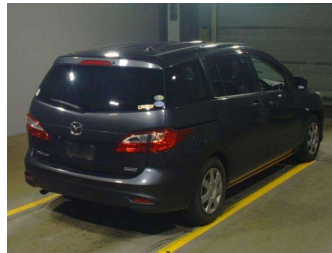

2015 Mazda Premacy 20C- SKY ACTIVE

Purchase Price **POA**

Includes GST
Excludes on-road costs of \$595

Finance may be available on this vehicle. Ask one of our friendly staff for more information.

Gain peace of mind with Mechanical Breakdown Insurance. **Ask us how.**

- Top features**
- » ABS Brakes
 - » Air Conditioning
 - » Electric Windows
 - » Power Steering

Body Style
5 door, Van

Odometer
81,815 km

Engine
2000 cc

Fuel Type
Petrol

Transmission
Automatic, 2WD

Wheels
-

VIN
-

Interior
Gray

Safety
-

Reg No.
-

Ext Colour
Gray

History
-

Seats
7 seats

CO2 Emissions
-