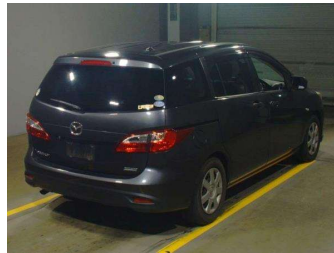

# 2015 Mazda Premacy 20C- SKY ACTIVE

Purchase Price

**\$10,500**

Includes GST  
Excludes on-road costs of \$595

Finance may be available on this vehicle. Ask one of our friendly staff for more information.

## Top features

- » ABS Brakes
- » Air Conditioning
- » Electric Windows
- » Power Steering

Body Style  
**5 door, Van**

Odometer  
**81,815 km**

Engine  
**2000 cc**

Fuel Type  
**Petrol**

Transmission  
**Automatic, 2WD**