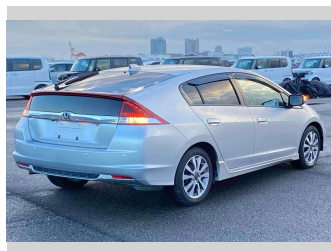

2012 Honda Insight EXCLUSIVE XL

Purchase Price **POA**

Includes GST
Excludes on-road costs of \$595

Finance may be available on this vehicle. Ask one of our friendly staff for more information.

Gain peace of mind with Mechanical Breakdown Insurance. **Ask us how.**

- Top features**
- » ABS Brakes
 - » Air Conditioning
 - » Electric Windows
 - » Fog Lights
 - » Power Steering
 - » Winker Mirror

Body Style
5 door, Hatchback

Odometer
100,270 km

Engine
1500 cc, Hybrid

Fuel Type
Hybrid

Transmission
Automatic, 2WD

Wheels
-

VIN
-

Interior
Gray

Safety
-

Reg No.
-

Ext Colour
Silver

History
-