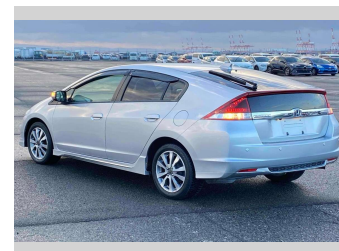

2012 Honda Insight EXCLUSIVE XL

Purchase Price **POA**

Includes GST
Excludes on-road costs of \$595

Finance may be available on this vehicle. Ask one of our friendly staff for more information.

Gain peace of mind with Mechanical Breakdown Insurance. **Ask us how.**

- Top features**
- » ABS Brakes
 - » Air Conditioning
 - » Electric Windows
 - » Fog Lights
 - » Power Steering
 - » Winker Mirror

Body Style
5 door, Hatchback

Odometer
100,270 km

Engine
1500 cc, Hybrid

Fuel Type
Hybrid

Transmission
Automatic, 2WD

Wheels
-

VIN
-

Interior
Gray

Safety
-

Reg No.
-

Ext Colour
Silver

History
-