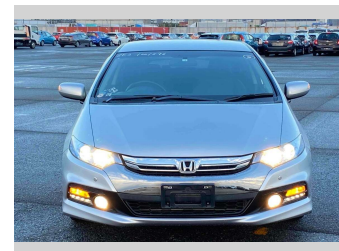

2012 Honda Insight EXCLUSIVE XL

Purchase Price **POA**

Includes GST
Excludes on-road costs of \$595

Finance may be available on this vehicle. Ask one of our friendly staff for more information.

Gain peace of mind with Mechanical Breakdown Insurance. **Ask us how.**

- Top features**
- » ABS Brakes
 - » Air Conditioning
 - » Electric Windows
 - » Fog Lights
 - » Power Steering
 - » Winker Mirror

Body Style
5 door, Hatchback

Odometer
100,270 km

Engine
1500 cc, Hybrid

Fuel Type
Hybrid

Transmission
Automatic, 2WD

Wheels
-

VIN
-

Interior
Gray

Safety
-

Reg No.
-

Ext Colour
Silver

History
-