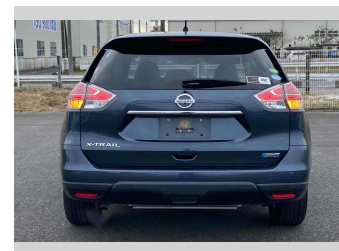

2015 Nissan X-Trail 20X Hybrid

Purchase Price **POA**

Includes GST
Excludes on-road costs of \$595

Finance may be available on this vehicle. Ask one of our friendly staff for more information.

Gain peace of mind with Mechanical Breakdown Insurance. **Ask us how.**

- Top features**
- » ABS Brakes
 - » Air Conditioning
 - » Electric Windows
 - » Power Steering
 - » Spoiler
 - » Winker Mirror

Body Style
5 door, SUV / 4x4

Odometer
93,280 km

Engine
2000 cc, Hybrid

Fuel Type
Hybrid

Transmission
Automatic, 2WD

Wheels
-

VIN
-

Interior
Gray

Safety
-

Reg No.
-

Ext Colour
Dark Blue

History
-