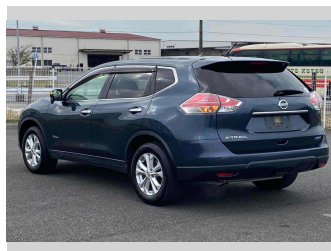

2015 Nissan X-Trail 20X Hybrid

Purchase Price **POA**

Includes GST
Excludes on-road costs of \$595

Finance may be available on this vehicle. Ask one of our friendly staff for more information.

Gain peace of mind with Mechanical Breakdown Insurance. **Ask us how.**

- Top features**
- » ABS Brakes
 - » Air Conditioning
 - » Electric Windows
 - » Power Steering
 - » Spoiler
 - » Winker Mirror

Body Style
5 door, SUV / 4x4

Odometer
93,280 km

Engine
2000 cc, Hybrid

Fuel Type
Hybrid

Transmission
Automatic, 2WD

Wheels
-

VIN
-

Interior
Gray

Safety
-

Reg No.
-

Ext Colour
Dark Blue

History
-