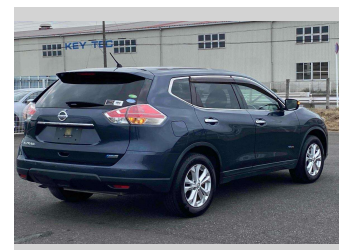

2015 Nissan X-Trail 20X Hybrid

Purchase Price **POA**

Includes GST
Excludes on-road costs of \$595

Finance may be available on this vehicle. Ask one of our friendly staff for more information.

Gain peace of mind with Mechanical Breakdown Insurance. **Ask us how.**

- Top features**
- » ABS Brakes
 - » Air Conditioning
 - » Electric Windows
 - » Power Steering
 - » Spoiler
 - » Winker Mirror

Body Style
5 door, SUV / 4x4

Odometer
93,280 km

Engine
2000 cc, Hybrid

Fuel Type
Hybrid

Transmission
Automatic, 2WD

Wheels
-

VIN
-

Interior
Gray

Safety
-

Reg No.
-

Ext Colour
Dark Blue

History
-