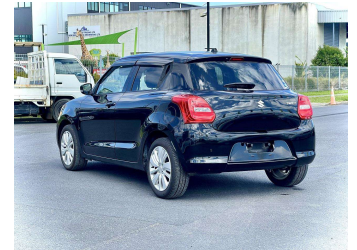

2017 Suzuki Swift XL

Purchase Price

\$12,200

Includes GST
Excludes on-road costs of \$595

Finance may be available on this vehicle. Ask one of our friendly staff for more information.

Gain peace of mind with Mechanical Breakdown Insurance. **Ask us how.**

Body Style
5 door, Hatchback

Odometer
99,280 km

Engine
1240 cc

Fuel Type
Petrol

Transmission
Automatic, 2WD

Wheels
-

VIN
7AT0GK0CX24110278

Interior
Gray