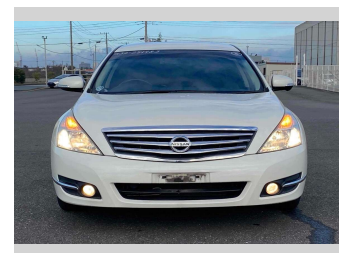

2012 Nissan Teana 250XL

Purchase Price **POA**

Includes GST
Excludes on-road costs of \$595

Finance may be available on this vehicle. Ask one of our friendly staff for more information.

Gain peace of mind with Mechanical Breakdown Insurance. **Ask us how.**

- Top features**
- » ABS Brakes
 - » Air Conditioning
 - » Electric Windows
 - » Power Steering
 - » Spoiler
 - » Winker Mirror

Body Style
4 door, Sedan

Odometer
52,818 km

Engine
2500 cc

Fuel Type
Petrol

Transmission
Automatic, 2WD

Wheels
-

VIN
-

Interior
Gray

Safety
-

Reg No.
-

Ext Colour
Pearl White

History
-

Seats
5 seats