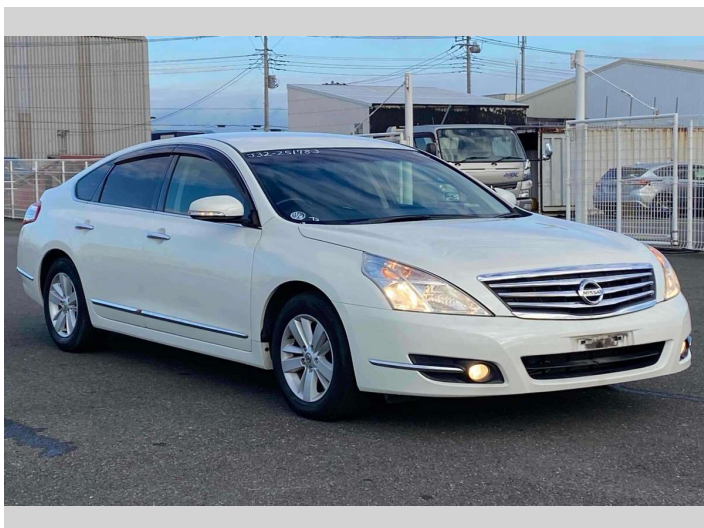

2012 Nissan Teana 250XL

Purchase Price **POA**

Includes GST
Excludes on-road costs of \$595

Finance may be available on this vehicle. Ask one of our friendly staff for more information.

Gain peace of mind with Mechanical Breakdown Insurance. **Ask us how.**

- Top features**
- » ABS Brakes
 - » Air Conditioning
 - » Electric Windows
 - » Power Steering
 - » Spoiler
 - » Winker Mirror

Body Style
4 door, Sedan

Odometer
52,818 km

Engine
2500 cc

Fuel Type
Petrol

Transmission
Automatic, 2WD

Wheels
-

VIN
-

Interior
Gray

Safety
-

Reg No.
-

Ext Colour
Pearl White

History
-

Seats
5 seats