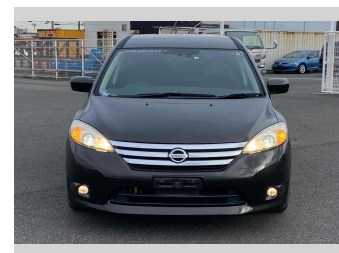

2014 Nissan Lafesta HIGHWAY STAR G

Purchase Price

\$9,900

Includes GST
Excludes on-road costs of \$595

Finance may be available on this vehicle. Ask one of our friendly staff for more information.

Gain peace of mind with Mechanical Breakdown Insurance. **Ask us how.**

Top features

- » ABS Brakes
- » Air Conditioning
- » Electric Windows
- » Fog Lights
- » Power Steering
- » Spoiler

Body Style

5 door, Van

Odometer

83,000 km

Engine

2000 cc

Fuel Type

Petrol

Transmission

Automatic, 2WD

Wheels

-

VIN

-

Interior

Gray

Safety

-

Reg No.

-

Ext Colour

Black