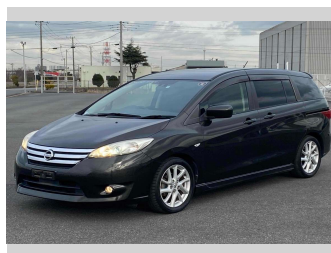

2014 Nissan Lafesta HIGHWAY STAR G

Purchase Price

\$9,900

Includes GST
Excludes on-road costs of \$595

Finance may be available on this vehicle. Ask one of our friendly staff for more information.

Gain peace of mind with Mechanical Breakdown Insurance. **Ask us how.**

Top features

- » ABS Brakes
- » Air Conditioning
- » Electric Windows
- » Fog Lights
- » Power Steering
- » Spoiler

Body Style

5 door, Van

Odometer

83,000 km

Engine

2000 cc