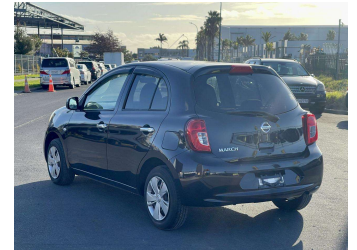

2014 Nissan March S

Purchase Price **\$9,300**

Includes GST
Excludes on-road costs of \$595

Finance may be available on this vehicle. Ask one of our friendly staff for more information.

Gain peace of mind with Mechanical Breakdown Insurance. **Ask us how.**

- Top features**
- » ABS Brakes
 - » Air Conditioning
 - » Electric Windows
 - » Power Steering

Body Style
5 door, Hatchback

Odometer
78,256 km

Engine
1200 cc

Fuel Type
Petrol

Transmission
Automatic, 2WD

Wheels
-