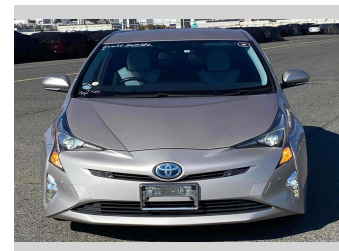

# 2016 Toyota Prius A

**Purchase Price** **\$15,900**

Includes GST  
Excludes on-road costs of \$595

Finance may be available on this vehicle. Ask one of our friendly staff for more information.

Gain peace of mind with Mechanical Breakdown Insurance. **Ask us how.**

- Top features**
- » ABS Brakes
  - » Air Conditioning
  - » Electric Windows
  - » Fog Lights
  - » Power Steering
  - » Winker Mirror

Body Style  
**5 door, Hatchback**

Odometer  
**94,729 km**

Engine  
**1800 cc, Hybrid**