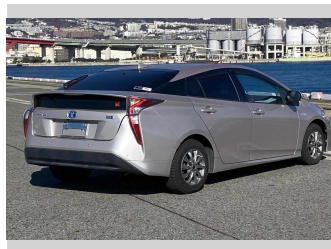

# 2016 Toyota Prius A

**Purchase Price** **\$15,900**

Includes GST  
Excludes on-road costs of \$595

Finance may be available on this vehicle. Ask one of our friendly staff for more information.

Gain peace of mind with Mechanical Breakdown Insurance. **Ask us how.**

- Top features**
- » ABS Brakes
  - » Air Conditioning
  - » Electric Windows
  - » Fog Lights
  - » Power Steering
  - » Winker Mirror

Body Style  
**5 door, Hatchback**

Odometer  
**94,729 km**

Engine  
**1800 cc, Hybrid**