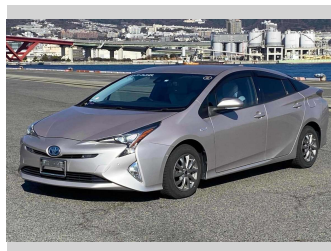

# 2016 Toyota Prius A

**Purchase Price** **\$15,900**

Includes GST  
Excludes on-road costs of \$595

Finance may be available on this vehicle. Ask one of our friendly staff for more information.

Gain peace of mind with Mechanical Breakdown Insurance. **Ask us how.**

- Top features**
- » ABS Brakes
  - » Air Conditioning
  - » Electric Windows
  - » Fog Lights
  - » Power Steering
  - » Winker Mirror

Body Style  
**5 door, Hatchback**

Odometer  
**94,729 km**

Engine  
**1800 cc, Hybrid**