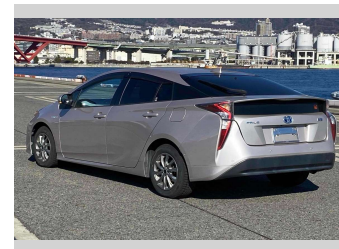

# 2016 Toyota Prius A

**Purchase Price** **\$15,900**

Includes GST  
Excludes on-road costs of \$595

Finance may be available on this vehicle. Ask one of our friendly staff for more information.

Gain peace of mind with Mechanical Breakdown Insurance. **Ask us how.**

- Top features**
- » ABS Brakes
  - » Air Conditioning
  - » Electric Windows
  - » Fog Lights
  - » Power Steering
  - » Winker Mirror

Body Style  
**5 door, Hatchback**

Odometer  
**94,729 km**

Engine  
**1800 cc, Hybrid**