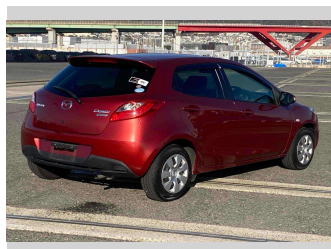

2014 Mazda Demio 13-SKYACTIV

Purchase Price **POA**

Includes GST
Excludes on-road costs of \$595

Finance may be available on this vehicle. Ask one of our friendly staff for more information.

Gain peace of mind with Mechanical Breakdown Insurance. **Ask us how.**

- Top features**
- » ABS Brakes
 - » Air Conditioning
 - » Electric Windows
 - » Power Steering
 - » Spoiler
 - » Winker Mirror

Body Style
5 door, Hatchback

Odometer
50,116 km

Engine
1300 cc

Fuel Type
Petrol

Transmission
Automatic, 2WD

Wheels
-

VIN
-

Interior
Gray

Safety
-

Reg No.

-

Ext Colour