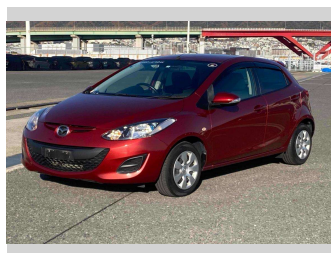

2014 Mazda Demio 13-SKYACTIV

Purchase Price **POA**

Includes GST
Excludes on-road costs of \$595

Finance may be available on this vehicle. Ask one of our friendly staff for more information.

Gain peace of mind with Mechanical Breakdown Insurance. **Ask us how.**

- Top features**
- » ABS Brakes
 - » Air Conditioning
 - » Electric Windows
 - » Power Steering
 - » Spoiler
 - » Winker Mirror

Body Style
5 door, Hatchback

Odometer
50,116 km

Engine
1300 cc

Fuel Type
Petrol

Transmission
Automatic, 2WD

Wheels
-

VIN
-

Interior
Gray

Safety
-

Reg No.

-

Ext Colour