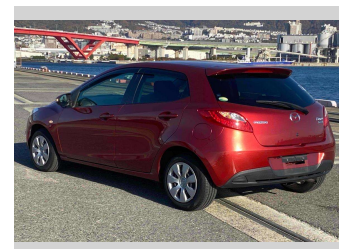

2014 Mazda Demio 13-SKYACTIV

Purchase Price **POA**

Includes GST
Excludes on-road costs of \$595

Finance may be available on this vehicle. Ask one of our friendly staff for more information.

Gain peace of mind with Mechanical Breakdown Insurance. **Ask us how.**

- Top features**
- » ABS Brakes
 - » Air Conditioning
 - » Electric Windows
 - » Power Steering
 - » Spoiler
 - » Winker Mirror

Body Style
5 door, Hatchback

Odometer
50,116 km

Engine
1300 cc

Fuel Type
Petrol