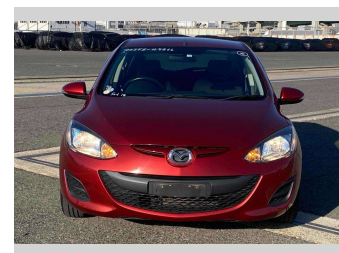

2014 Mazda Demio 13-SKYACTIV

Purchase Price **POA**

Includes GST
Excludes on-road costs of \$595

Finance may be available on this vehicle. Ask one of our friendly staff for more information.

Gain peace of mind with Mechanical Breakdown Insurance. **Ask us how.**

- Top features**
- » ABS Brakes
 - » Air Conditioning
 - » Electric Windows
 - » Power Steering
 - » Spoiler
 - » Winker Mirror

Body Style
5 door, Hatchback

Odometer
50,116 km

Engine
1300 cc

Fuel Type
Petrol

Transmission
Automatic, 2WD

Wheels
-

VIN
-

Interior
Gray

Safety
-

Reg No.

-

Ext Colour