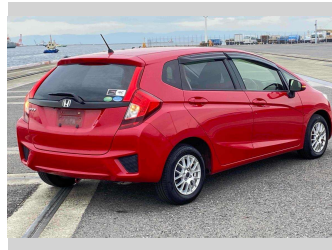

2017 Honda Fit 1.3 GF PACKAGE

Purchase Price **POA**

Includes GST
Excludes on-road costs of \$595

Finance may be available on this vehicle. Ask one of our friendly staff for more information.

Gain peace of mind with Mechanical Breakdown Insurance. **Ask us how.**

- Top features**
- » ABS Brakes
 - » Air Conditioning
 - » Electric Windows
 - » Power Steering
 - » Spoiler
 - » Winker Mirror

Body Style
5 door, Hatchback

Odometer
40,578 km

Engine
1300 cc

Fuel Type
Petrol

Transmission
Automatic, 2WD

Wheels
-

VIN
-

Interior
Gray

Safety
-

Reg No.
-

Ext Colour
Red

History
-