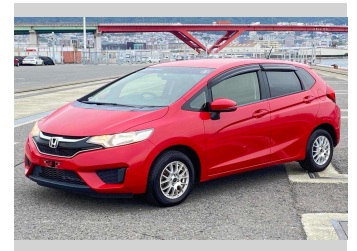

2017 Honda Fit 1.3 GF PACKAGE

Purchase Price **POA**

Includes GST
Excludes on-road costs of \$595

Finance may be available on this vehicle. Ask one of our friendly staff for more information.

Gain peace of mind with Mechanical Breakdown Insurance. **Ask us how.**

- Top features**
- » ABS Brakes
 - » Air Conditioning
 - » Electric Windows
 - » Power Steering
 - » Spoiler
 - » Winker Mirror

Body Style
5 door, Hatchback

Odometer
40,578 km

Engine
1300 cc

Fuel Type
Petrol

Transmission
Automatic, 2WD

Wheels
-

VIN
-

Interior
Gray

Safety
-

Reg No.
-

Ext Colour
Red

History
-