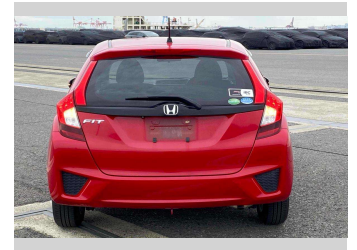

2017 Honda Fit 1.3 GF PACKAGE

Purchase Price **POA**

Includes GST
Excludes on-road costs of \$595

Finance may be available on this vehicle. Ask one of our friendly staff for more information.

Gain peace of mind with Mechanical Breakdown Insurance. **Ask us how.**

- Top features**
- » ABS Brakes
 - » Air Conditioning
 - » Electric Windows
 - » Power Steering
 - » Spoiler
 - » Winker Mirror

Body Style
5 door, Hatchback

Odometer
40,578 km

Engine
1300 cc

Fuel Type
Petrol

Transmission
Automatic, 2WD

Wheels
-

VIN
-

Interior
Gray

Safety
-

Reg No.
-

Ext Colour
Red

History
-