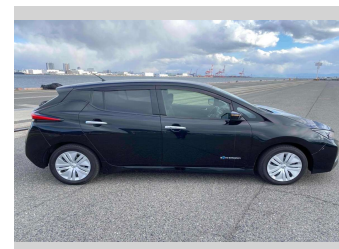

# 2019 Nissan Leaf X

**Purchase Price** **\$13,900**

Includes GST  
Excludes on-road costs of \$595

Finance may be available on this vehicle. Ask one of our friendly staff for more information.

Gain peace of mind with Mechanical Breakdown Insurance. **Ask us how.**

- Top features**
- » ABS Brakes
  - » Air Conditioning
  - » Electric Windows
  - » Power Steering
  - » Spoiler
  - » Winker Mirror

Body Style  
**5 door, Hatchback**

Odometer  
**72,848 km**

Engine  
**Electric**