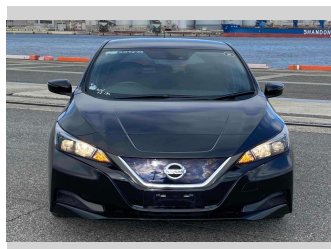

# 2019 Nissan Leaf X

**Purchase Price** **\$13,900**

Includes GST  
Excludes on-road costs of \$595

Finance may be available on this vehicle. Ask one of our friendly staff for more information.

Gain peace of mind with Mechanical Breakdown Insurance. **Ask us how.**

- Top features**
- » ABS Brakes
  - » Air Conditioning
  - » Electric Windows
  - » Power Steering
  - » Spoiler
  - » Winker Mirror

Body Style  
**5 door, Hatchback**

Odometer  
**72,848 km**

Engine  
**Electric**

Fuel Type  
**Electricity**

Transmission  
**Automatic, 2WD**

Wheels  
-

VIN  
-

Interior  
**Gray**

Safety  
-

Reg No.  
-

Ext Colour  
**Black**