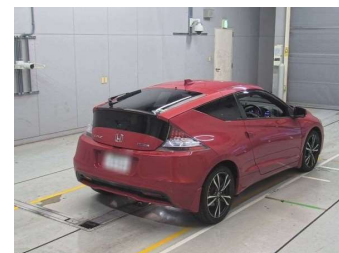

2015 Honda CR-Z Alpha

Purchase Price **POA**

Includes GST
Excludes on-road costs of $595

Finance may be available on this vehicle. Ask one of our friendly staff for more information.

Gain peace of mind with Mechanical Breakdown Insurance. **Ask us how.**

1. **Top features**
2. » ABS Brakes
   - » Air Conditioning
   - » Electric Windows
   - » Fog Lights
   - » Power Steering
   - » Winker Mirror

Body Style
3 door, Coupe

Odometer
63,194 km

Engine
1500 cc, Hybrid

Fuel Type
Hybrid

Transmission
Automatic, 2WD

Wheels
-

VIN
-

Interior
Gray

Safety
-

Reg No.
-

Ext Colour
Red

History
-

Seats
4 seats

CO2 Emissions
-

Energy Economy
-

Stock ID: 1151297

JAN JAPAN MOTORS

Jan Japan - East Tamaki | Phone 09 972 1204 | Email sales@janjapan.co.nz
10 Progressive Way, East Tāmaki, Auckland 2016, New Zealand
www.janjapan.co.nz

4.30 | 284 reviews