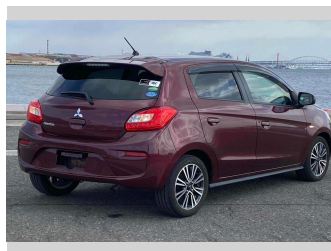

# 2016 Mitsubishi Mirage M

**Purchase Price** **\$10,490**

Includes GST  
Excludes on-road costs of \$595

Finance may be available on this vehicle. Ask one of our friendly staff for more information.

Gain peace of mind with Mechanical Breakdown Insurance. **Ask us how.**

Body Style  
**5 door, Hatchback**

Odometer  
**40,878 km**

Engine  
**1200 cc**

Fuel Type  
**Petrol**

Transmission  
**Automatic, 2WD**

Wheels  
-

VIN  
-

Interior  
**Gray, Leather**