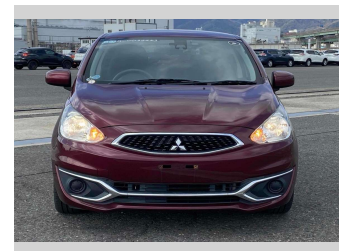

# 2016 Mitsubishi Mirage M

**Purchase Price** **\$10,490**

Includes GST  
Excludes on-road costs of \$595

Finance may be available on this vehicle. Ask one of our friendly staff for more information.

Gain peace of mind with Mechanical Breakdown Insurance. **Ask us how.**

Body Style  
**5 door, Hatchback**

Odometer  
**40,878 km**

Engine  
**1200 cc**

Fuel Type  
**Petrol**

Transmission  
**Automatic, 2WD**

Wheels  
-

VIN  
-

Interior  
**Gray, Leather**