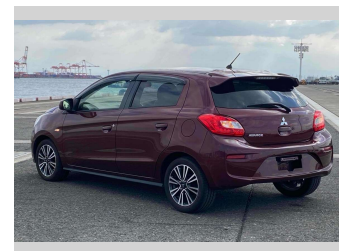

# 2016 Mitsubishi Mirage M

**Purchase Price** **\$10,490**

Includes GST  
Excludes on-road costs of \$595

Finance may be available on this vehicle. Ask one of our friendly staff for more information.

Gain peace of mind with Mechanical Breakdown Insurance. **Ask us how.**

Body Style  
**5 door, Hatchback**

Odometer  
**40,878 km**

Engine  
**1200 cc**

Fuel Type  
**Petrol**

Transmission  
**Automatic, 2WD**

Wheels  
-

VIN  
-

Interior  
**Gray, Leather**