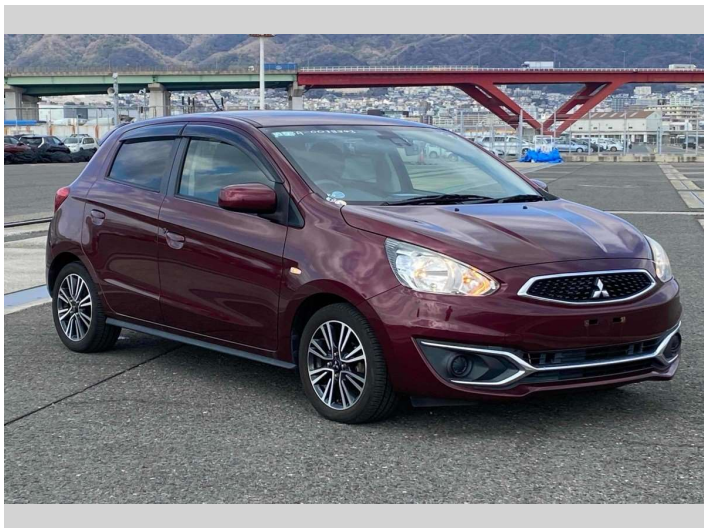

# 2016 Mitsubishi Mirage M

**Purchase Price** **\$10,490**

Includes GST  
Excludes on-road costs of \$595

Finance may be available on this vehicle. Ask one of our friendly staff for more information.

Gain peace of mind with Mechanical Breakdown Insurance. **Ask us how.**

Body Style  
**5 door, Hatchback**

Odometer  
**40,878 km**

Engine  
**1200 cc**

Fuel Type  
**Petrol**

Transmission  
**Automatic, 2WD**

Wheels  
-

VIN  
-

Interior  
**Gray, Leather**