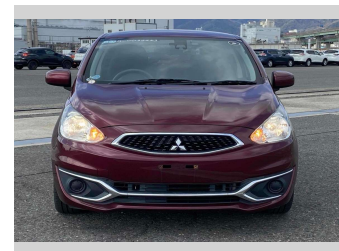

2016 Mitsubishi Mirage M

Purchase Price **\$10,490**
Includes GST
 Excludes on-road costs of \$595

Finance may be available on this vehicle. Ask one of our friendly staff for more information.

Gain peace of mind with Mechanical Breakdown Insurance. **Ask us how.**

Body Style
5 door, Hatchback

Odometer
40,878 km

Engine
1200 cc

Fuel Type
Petrol

Transmission
Automatic, 2WD

Wheels
 -

VIN
 -

Interior
Gray, Leather