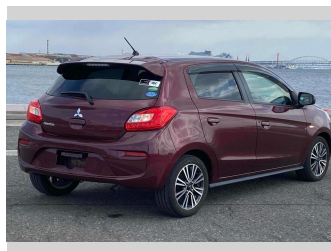

2016 Mitsubishi Mirage M

Purchase Price **\$10,490**
Includes GST
 Excludes on-road costs of \$595

Finance may be available on this vehicle. Ask one of our friendly staff for more information.

Gain peace of mind with Mechanical Breakdown Insurance. **Ask us how.**

Body Style
5 door, Hatchback

Odometer
40,878 km

Engine
1200 cc

Fuel Type
Petrol

Transmission
Automatic, 2WD

Wheels
 -

VIN
 -

Interior
Gray, Leather