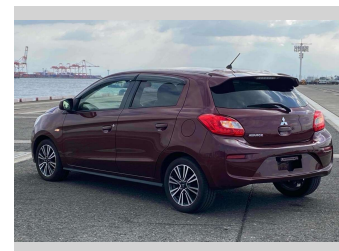

2016 Mitsubishi Mirage M

Purchase Price **\$10,490**
Includes GST
 Excludes on-road costs of \$595

Finance may be available on this vehicle. Ask one of our friendly staff for more information.

Gain peace of mind with Mechanical Breakdown Insurance. **Ask us how.**

Body Style
5 door, Hatchback

Odometer
40,878 km

Engine
1200 cc

Fuel Type
Petrol

Transmission
Automatic, 2WD

Wheels
 -

VIN
 -

Interior
Gray, Leather