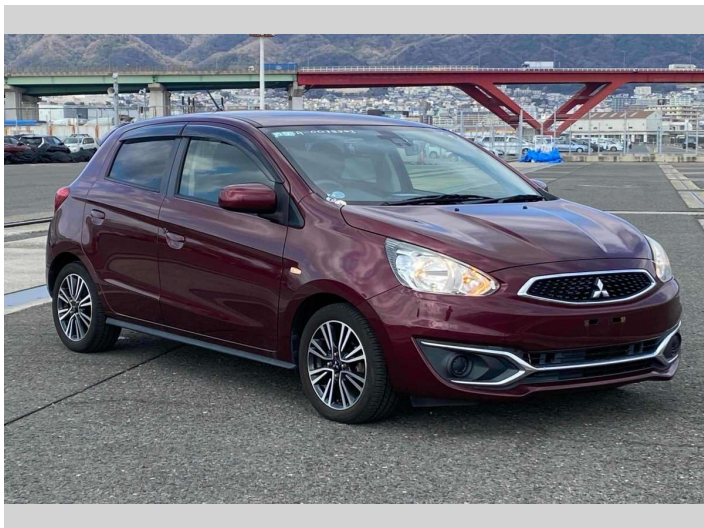

2016 Mitsubishi Mirage M

Purchase Price **\$10,490**
Includes GST
 Excludes on-road costs of \$595

Finance may be available on this vehicle. Ask one of our friendly staff for more information.

Gain peace of mind with Mechanical Breakdown Insurance. **Ask us how.**

Body Style
5 door, Hatchback

Odometer
40,878 km

Engine
1200 cc

Fuel Type
Petrol

Transmission
Automatic, 2WD

Wheels
 -

VIN
 -

Interior
Gray, Leather