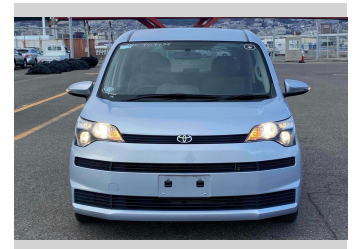

2015 Toyota Spade X

Purchase Price **\$9,900**
Includes GST
Excludes on-road costs of \$595

Finance may be available on this vehicle. Ask one of our friendly staff for more information.

Gain peace of mind with Mechanical Breakdown Insurance. **Ask us how.**

Top features

- » ABS Brakes
- » Air Conditioning
- » Electric Windows
- » Power Steering
- » Winker Mirror

Body Style
4 door, Hatchback

Odometer
59,401 km

Engine
1300 cc

Fuel Type
Petrol

Transmission
Automatic, 2WD

Wheels
-

VIN
-

Interior
Gray

Safety
-

Reg No.

-

Ext Colour
Light Blue

History