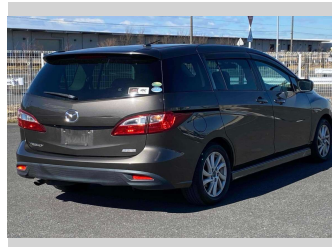

# 2014 Mazda Premacy 20S Sky Active

**Purchase Price** **\$8,900**  
Includes GST  
 Excludes on-road costs of \$595

Finance may be available on this vehicle. Ask one of our friendly staff for more information.

Body Style  
**5 door, Van**

Odometer  
**83,252 km**

Engine  
**2000 cc**

Fuel Type  
**Petrol**

Transmission  
**Automatic, 2WD**

Wheels  
 -

VIN  
 -

Interior  
**Gray**