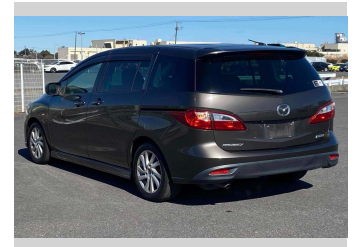

# 2014 Mazda Premacy 20S Sky Active

**Purchase Price** **\$8,900**  
Includes GST  
 Excludes on-road costs of \$595

Finance may be available on this vehicle. Ask one of our friendly staff for more information.

Body Style  
**5 door, Van**

Odometer  
**83,252 km**

Engine  
**2000 cc**

Fuel Type  
**Petrol**

Transmission  
**Automatic, 2WD**

Wheels  
 -

VIN  
 -

Interior  
**Gray**