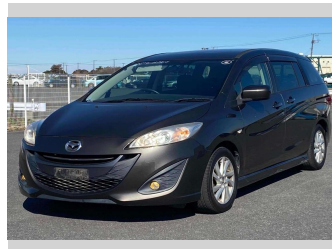

# 2014 Mazda Premacy 20S Sky Active

**Purchase Price** **\$8,900**  
Includes GST  
 Excludes on-road costs of \$595

Finance may be available on this vehicle. Ask one of our friendly staff for more information.

Body Style  
**5 door, Van**

Odometer  
**83,252 km**

Engine  
**2000 cc**

Fuel Type  
**Petrol**

Transmission  
**Automatic, 2WD**

Wheels  
 -

VIN  
 -

Interior  
**Gray**