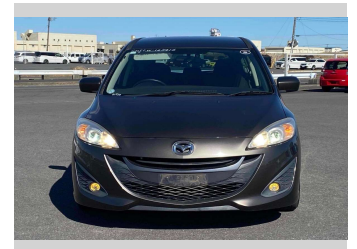

# 2014 Mazda Premacy 20S Sky Active

**Purchase Price** **\$8,900**  
Includes GST  
 Excludes on-road costs of \$595

Finance may be available on this vehicle. Ask one of our friendly staff for more information.

Body Style  
**5 door, Van**

Odometer  
**83,252 km**

Engine  
**2000 cc**

Fuel Type  
**Petrol**

Transmission  
**Automatic, 2WD**

Wheels  
 -

VIN  
 -

Interior  
**Gray**