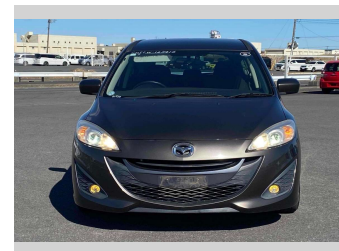

# 2014 Mazda Premacy 20S Sky Active

**Purchase Price** **\$8,900**

Includes GST  
Excludes on-road costs of \$595

Finance may be available on this vehicle. Ask one of our friendly staff for more information.

Body Style  
**5 door, Van**

Odometer  
**83,252 km**

Engine  
**2000 cc**

Fuel Type  
**Petrol**

Transmission  
**Automatic, 2WD**

Wheels  
-

VIN  
-

Interior  
**Gray**