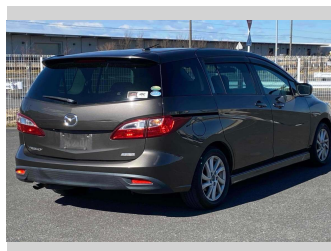

# 2014 Mazda Premacy 20S Sky Active

**Purchase Price** **\$8,900**

Includes GST  
Excludes on-road costs of \$595

Finance may be available on this vehicle. Ask one of our friendly staff for more information.

Body Style  
**5 door, Van**

Odometer  
**83,252 km**

Engine  
**2000 cc**

Fuel Type  
**Petrol**

Transmission  
**Automatic, 2WD**

Wheels  
-

VIN  
-

Interior  
**Gray**