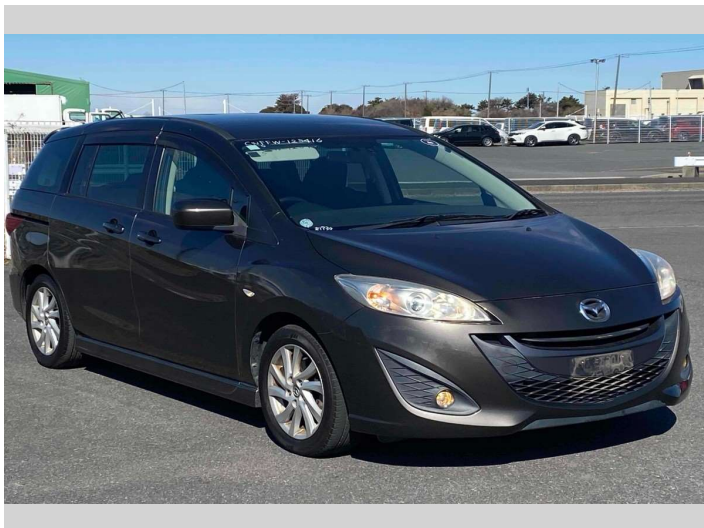

# 2014 Mazda Premacy 20S Sky Active

**Purchase Price** **\$8,900**

Includes GST  
Excludes on-road costs of \$595

Finance may be available on this vehicle. Ask one of our friendly staff for more information.

Body Style  
**5 door, Van**

Odometer  
**83,252 km**

Engine  
**2000 cc**

Fuel Type  
**Petrol**

Transmission  
**Automatic, 2WD**

Wheels  
-

VIN  
-

Interior  
**Gray**