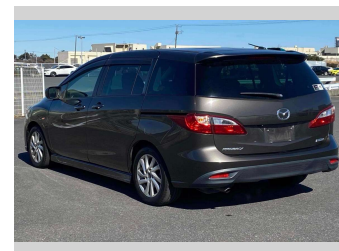

# 2014 Mazda Premacy 20S Sky Active

**Purchase Price** **\$8,900**

Includes GST  
Excludes on-road costs of \$595

Finance may be available on this vehicle. Ask one of our friendly staff for more information.

Body Style  
**5 door, Van**

Odometer  
**83,252 km**

Engine  
**2000 cc**

Fuel Type  
**Petrol**

Transmission  
**Automatic, 2WD**

Wheels  
-

VIN  
-

Interior  
**Gray**