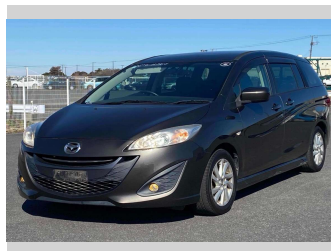

# 2014 Mazda Premacy 20S Sky Active

**Purchase Price** **\$8,900**

Includes GST  
Excludes on-road costs of \$595

Finance may be available on this vehicle. Ask one of our friendly staff for more information.

Body Style  
**5 door, Van**

Odometer  
**83,252 km**

Engine  
**2000 cc**

Fuel Type  
**Petrol**

Transmission  
**Automatic, 2WD**

Wheels  
-

VIN  
-

Interior  
**Gray**