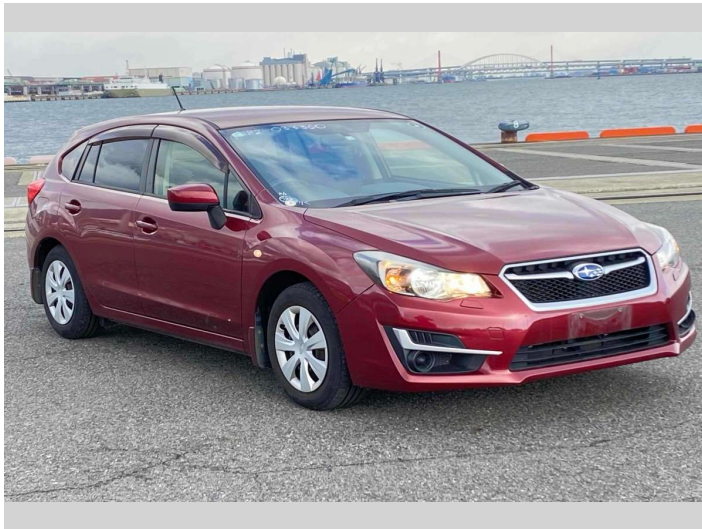

2016 Subaru Impreza Sport 1.6i

Purchase Price **\$11,780**

Includes GST
Excludes on-road costs of \$595

Finance may be available on this vehicle. Ask one of our friendly staff for more information.

Gain peace of mind with Mechanical Breakdown Insurance. **Ask us how.**

- Top features**
- » ABS Brakes
 - » Air Conditioning
 - » Car Stereo
 - » CD Player
 - » Electric Windows
 - » Keyless Entry
 - » Power Steering
 - » Spoiler
 - » Wheel Covers

Body Style
5 door, Hatchback

Odometer
68,543 km

Engine
1600 cc

Fuel Type
Petrol

Transmission
Automatic, 2WD

Wheels
-

VIN
-

Interior
Gray

Safety
-