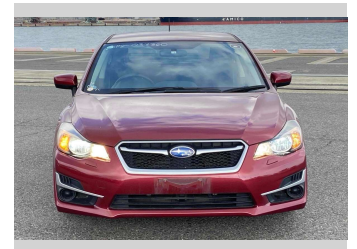

2016 Subaru Impreza Sport 1.6i

Purchase Price **\$11,780**

Includes GST
Excludes on-road costs of \$595

Finance may be available on this vehicle. Ask one of our friendly staff for more information.

Gain peace of mind with Mechanical Breakdown Insurance. **Ask us how.**

- Top features**
- » ABS Brakes
 - » Air Conditioning
 - » Car Stereo
 - » CD Player
 - » Electric Windows
 - » Keyless Entry
 - » Power Steering
 - » Spoiler
 - » Wheel Covers

Body Style
5 door, Hatchback

Odometer
68,543 km

Engine
1600 cc

Fuel Type
Petrol

Transmission
Automatic, 2WD

Wheels
-

VIN
-

Interior
Gray

Safety
-