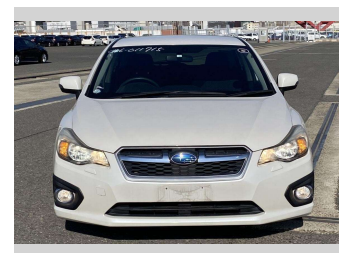

2013 Subaru Impreza Sports 2.0i

Purchase Price **\$9,380**

Includes GST
Excludes on-road costs of \$595

Finance may be available on this vehicle. Ask one of our friendly staff for more information.

Gain peace of mind with Mechanical Breakdown Insurance. **Ask us how.**

Body Style
5 door, Hatchback

Odometer
99,442 km

Engine
2000 cc

Fuel Type
Petrol

Transmission
Automatic, 2WD

Wheels
-

VIN
-

Interior
Gray