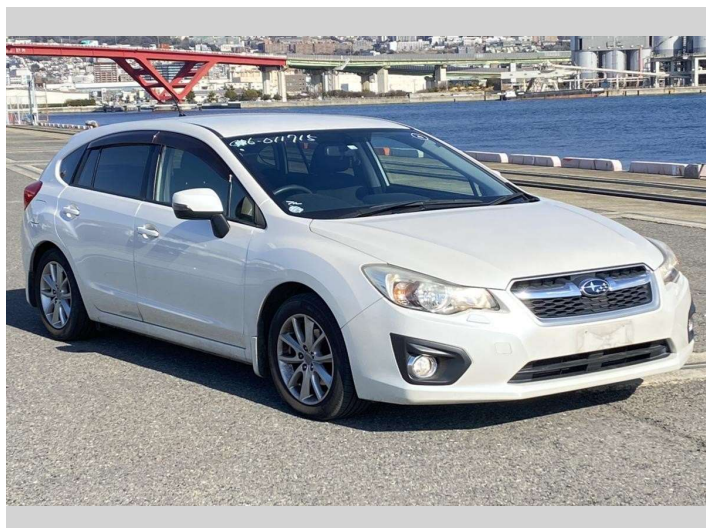

2013 Subaru Impreza Sports 2.0i

Purchase Price **\$9,380**

Includes GST
Excludes on-road costs of \$595

Finance may be available on this vehicle. Ask one of our friendly staff for more information.

Gain peace of mind with Mechanical Breakdown Insurance. **Ask us how.**

Body Style
5 door, Hatchback

Odometer
99,442 km

Engine
2000 cc

Fuel Type
Petrol

Transmission
Automatic, 2WD

Wheels
-

VIN
-

Interior
Gray

Safety
-

Reg No.

-

Ext Colour
Pearl White

History

-

Seats
5 seats

CO2 Emissions