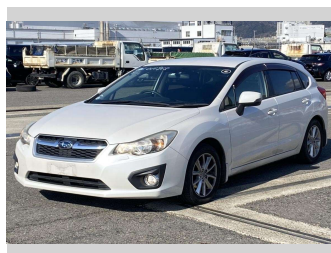

2013 Subaru Impreza Sports 2.0i

Purchase Price **\$9,380**

Includes GST
Excludes on-road costs of \$595

Finance may be available on this vehicle. Ask one of our friendly staff for more information.

Gain peace of mind with Mechanical Breakdown Insurance. **Ask us how.**

Body Style
5 door, Hatchback

Odometer
99,442 km

Engine
2000 cc

Fuel Type
Petrol

Transmission
Automatic, 2WD

Wheels
-

VIN
-

Interior
Gray