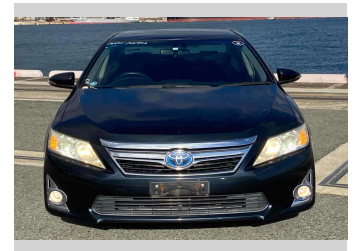

# 2012 Toyota Camry Hybrid - G Package

**Purchase Price** **\$13,780**

Includes GST  
Excludes on-road costs of \$595

Finance may be available on this vehicle. Ask one of our friendly staff for more information.

Body Style  
**4 door, Sedan**

Odometer  
**63,207 km**

Engine  
**2500 cc, Hybrid**

Fuel Type  
**Hybrid**

Transmission  
**Automatic, 2WD**

Wheels  
-

VIN  
-

Interior  
**Gray**