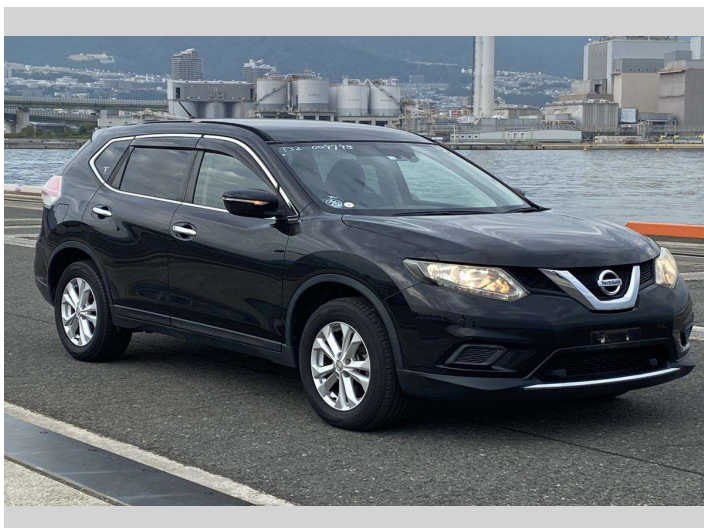

2016 Nissan X-Trail 20X

Purchase Price **\$21,490**

Includes GST
Excludes on-road costs of \$595

Finance may be available on this vehicle. Ask one of our friendly staff for more information.

Gain peace of mind with Mechanical Breakdown Insurance. **Ask us how.**

- Top features**
- » ABS Brakes
 - » Air Conditioning
 - » Electric Windows
 - » Power Steering
 - » Spoiler
 - » Winker Mirror

Body Style
5 door, SUV / 4x4

Odometer
46,308 km

Engine
2000 cc

Fuel Type
Petrol

Transmission
Automatic, 2WD

Wheels
-

VIN
-

Interior
Gray

Safety
-

Reg No.
-

Ext Colour
Black

History
-