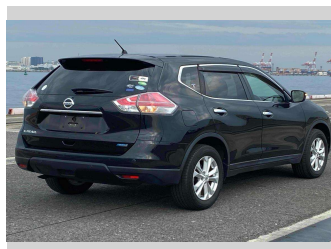

2016 Nissan X-Trail 20X

Purchase Price **\$21,490**

Includes GST
Excludes on-road costs of \$595

Finance may be available on this vehicle. Ask one of our friendly staff for more information.

Gain peace of mind with Mechanical Breakdown Insurance. **Ask us how.**

- Top features**
- » ABS Brakes
 - » Air Conditioning
 - » Electric Windows
 - » Power Steering
 - » Spoiler
 - » Winker Mirror

Body Style
5 door, SUV / 4x4

Odometer
46,308 km

Engine
2000 cc

Fuel Type
Petrol

Transmission
Automatic, 2WD

Wheels
-

VIN
-

Interior
Gray

Safety
-

Reg No.
-

Ext Colour
Black

History
-