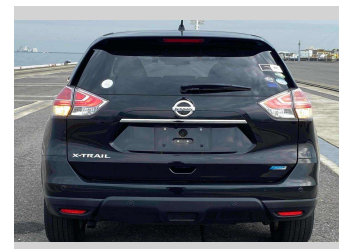

2016 Nissan X-Trail 20X

Purchase Price **\$21,490**

Includes GST
Excludes on-road costs of \$595

Finance may be available on this vehicle. Ask one of our friendly staff for more information.

Gain peace of mind with Mechanical Breakdown Insurance. **Ask us how.**

- Top features**
- » ABS Brakes
 - » Air Conditioning
 - » Electric Windows
 - » Power Steering
 - » Spoiler
 - » Winker Mirror

Body Style
5 door, SUV / 4x4

Odometer
46,308 km

Engine
2000 cc

Fuel Type
Petrol

Transmission
Automatic, 2WD

Wheels
-

VIN
-

Interior
Gray

Safety
-

Reg No.
-

Ext Colour
Black

History
-