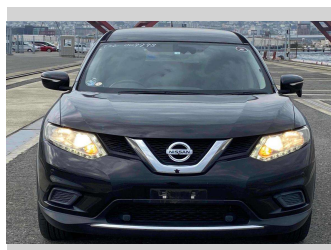

2016 Nissan X-Trail 20X

Purchase Price **\$21,490**

Includes GST
Excludes on-road costs of \$595

Finance may be available on this vehicle. Ask one of our friendly staff for more information.

Gain peace of mind with Mechanical Breakdown Insurance. **Ask us how.**

- Top features**
- » ABS Brakes
 - » Air Conditioning
 - » Electric Windows
 - » Power Steering
 - » Spoiler
 - » Winker Mirror

Body Style
5 door, SUV / 4x4

Odometer
46,308 km

Engine
2000 cc

Fuel Type
Petrol

Transmission
Automatic, 2WD

Wheels
-

VIN
-

Interior
Gray

Safety
-

Reg No.
-

Ext Colour
Black

History
-