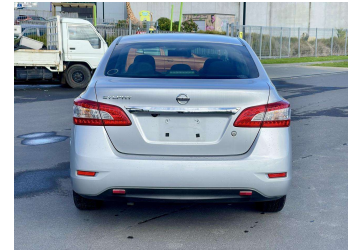

2014 Nissan Bluebird Sylphy G

Purchase Price

\$9,100

Includes GST
Excludes on-road costs of \$495

Finance may be available on this vehicle. Ask one of our friendly staff for more information.

Gain peace of mind with Mechanical Breakdown Insurance. **Ask us how.**

Body Style

4 door, Sedan

Odometer

96,452 km

Engine

1800 cc

Fuel Type

Petrol