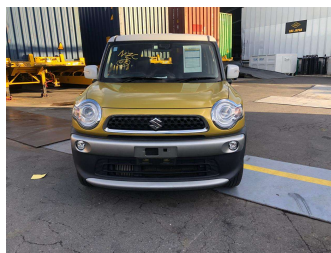

# 2020 Suzuki XBEE HYBRID MZ

### Top features

- » ABS Brakes
- » Air Conditioning
- » Electric Windows
- » Fog Lights
- » Power Steering
- » Spoiler
- » Winker Mirror

Body Style

**5 door, Hatchback**

Odometer

**85,629 km**

Engine

**1000 cc, Hybrid**