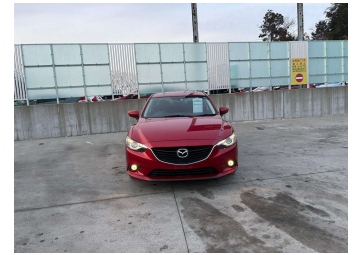

2013 Mazda Atenza 20S

Purchase Price **\$12,300**

Includes GST
Excludes on-road costs of \$495

Finance may be available on this vehicle. Ask one of our friendly staff for more information.

Gain peace of mind with Mechanical Breakdown Insurance. **Ask us how.**

Body Style
4 door, Sedan

Odometer
93,350 km

Engine
1990 cc

Fuel Type
Petrol

Transmission
Automatic, 2WD

Wheels
-

VIN
7AT0C139X24101917

Interior
Gray