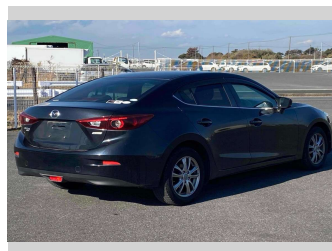

2016 Mazda Axela 15S

Purchase Price **\$13,900**

Includes GST
Excludes on-road costs of \$595

Finance may be available on this vehicle. Ask one of our friendly staff for more information.

Gain peace of mind with Mechanical Breakdown Insurance. **Ask us how.**

- Top features**
- » ABS Brakes
 - » Air Conditioning
 - » Electric Windows
 - » Fog Lights
 - » Power Steering
 - » Winker Mirror

Body Style
4 door, Sedan

Odometer
80,551 km

Engine
1500 cc

Fuel Type
Petrol

Transmission
Automatic, 4WD

Wheels
-

VIN
-

Interior
Gray

Safety
-

Reg No.
-

Ext Colour
Black

History
-