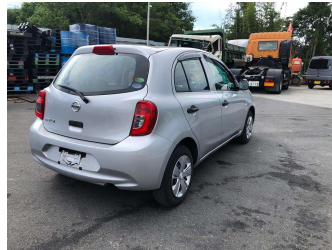

2018 Nissan March S

Purchase Price **\$8,200**

Includes GST
Excludes on-road costs of \$595

Finance may be available on this vehicle. Ask one of our friendly staff for more information.

Gain peace of mind with Mechanical Breakdown Insurance. **Ask us how.**

Top features

- » ABS Brakes
- » Air Conditioning
- » Electric Windows
- » Power Steering
- » Spoiler

Body Style
5 door, Hatchback

Odometer
73,459 km

Engine
1200 cc

Fuel Type
Petrol

Transmission
Automatic, 2WD

Wheels
-

VIN
7AT0DH0KX24082349

Interior
Gray

Safety

Based on 2023 VSRR rating

Reg No.

-

Ext Colour
Silver