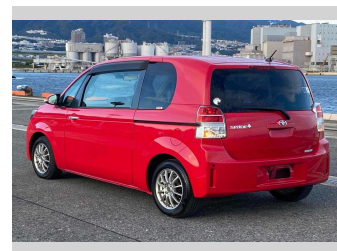

2015 Toyota Spade F

Purchase Price **POA**

Includes GST
Excludes on-road costs of \$595

Finance may be available on this vehicle. Ask one of our friendly staff for more information.

Gain peace of mind with Mechanical Breakdown Insurance. **Ask us how.**

- Top features**
- » ABS Brakes
 - » Air Conditioning
 - » Electric Windows
 - » Power Steering
 - » Winker Mirror

Body Style
4 door, Hatchback

Odometer
59,926 km

Engine
1500 cc

Fuel Type
Petrol

Transmission
Automatic, 2WD

Wheels
-

VIN
-

Interior
Gray

Safety
-

Reg No.
-

Ext Colour
Red

History
-

Seats
5 seats