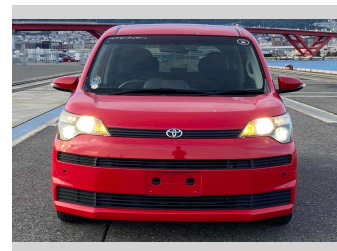

2015 Toyota Spade F

Purchase Price **POA**

Includes GST
Excludes on-road costs of \$595

Finance may be available on this vehicle. Ask one of our friendly staff for more information.

Gain peace of mind with Mechanical Breakdown Insurance. **Ask us how.**

- Top features**
- » ABS Brakes
 - » Air Conditioning
 - » Electric Windows
 - » Power Steering
 - » Winker Mirror

Body Style
4 door, Hatchback

Odometer
59,926 km

Engine
1500 cc

Fuel Type
Petrol

Transmission
Automatic, 2WD

Wheels
-

VIN
-

Interior
Gray

Safety
-

Reg No.
-

Ext Colour
Red

History
-

Seats
5 seats