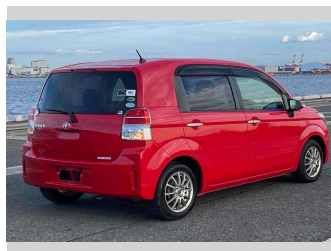

2015 Toyota Spade F

Purchase Price **POA**

Includes GST
Excludes on-road costs of \$595

Finance may be available on this vehicle. Ask one of our friendly staff for more information.

Gain peace of mind with Mechanical Breakdown Insurance. **Ask us how.**

- Top features**
- » ABS Brakes
 - » Air Conditioning
 - » Electric Windows
 - » Power Steering
 - » Winker Mirror

Body Style
4 door, Hatchback

Odometer
59,926 km

Engine
1500 cc

Fuel Type
Petrol

Transmission
Automatic, 2WD

Wheels
-

VIN
-

Interior
Gray

Safety
-

Reg No.
-

Ext Colour
Red

History
-

Seats
5 seats