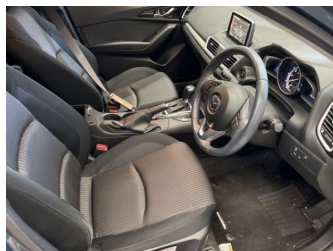

2015 Mazda Axela Sport 15S Touring

Purchase Price **POA**

Includes GST
Excludes on-road costs of \$595

Finance may be available on this vehicle. Ask one of our friendly staff for more information.

Gain peace of mind with Mechanical Breakdown Insurance. **Ask us how.**

- Top features**
- » ABS Brakes
 - » Air Conditioning
 - » Electric Windows
 - » Power Steering

Body Style
5 door, Hatchback

Odometer
30,664 km

Engine
1490 cc

Fuel Type
Petrol

Transmission
Automatic, 2WD

Wheels
-

VIN
-

Interior
Gray

Safety
-

Reg No.
-

Ext Colour
Light Blue

History
-

Seats
5 seats

CO2 Emissions
-